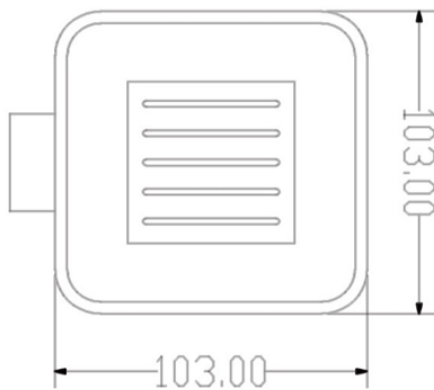

## TAPS & SHOWERING

<b>Construction</b>	Brass
<b>Finishes</b>	Chrome plated
<b>Product Type</b>	Contemporary
<b>Standards</b>	Complies with BS5412, BS EN200
<b>Guarantee</b>	10 year against manufacturing faults (excluding Ceramic or Glass parts)

### RAVELLO SOAP DISH

RVA/725

The information contained on this page was correct at the date of issue. Fitting dimensions are provided as a guide only. Some variation may occur due to manufacturing tolerances. We pursue a policy of continuing improvement in design and performance of our products and so reserve the right to change specifications without prior notice