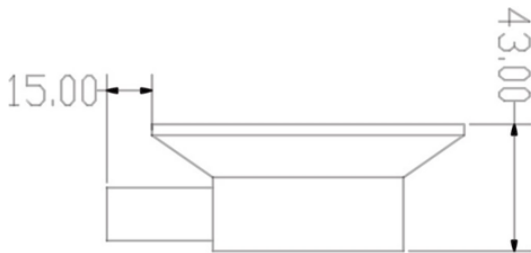

## TAPS & SHOWERING

<b>Construction</b>	Brass
<b>Finishes</b>	Chrome plated
<b>Product Type</b>	Contemporary
<b>Standards</b>	Complies with BS5412, BS EN200
<b>Guarantee</b>	10 year against manufacturing faults (excluding Ceramic or Glass parts)

### RAVELLO SOAP DISH

RVA/725

The information contained on this page was correct at the date of issue. Fitting dimensions are provided as a guide only. Some variation may occur due to manufacturing tolerances. We pursue a policy of continuing improvement in design and performance of our products and so reserve the right to change specifications without prior notice