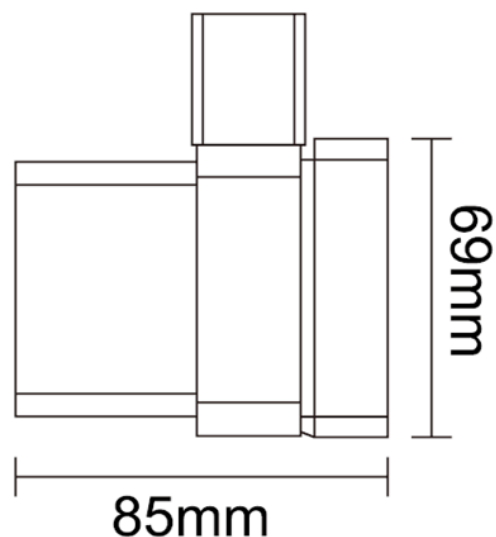

**RAVELLO TUMBLER  
HOLDER & CUP  
RVA/722/GR**

The information contained on this page was correct at the date of issue. Fitting dimensions are provided as a guide only. Some variation may occur due to manufacturing tolerances. We pursue a policy of continuing improvement in design and performance of our products and so reserve the right to change specifications without prior notice