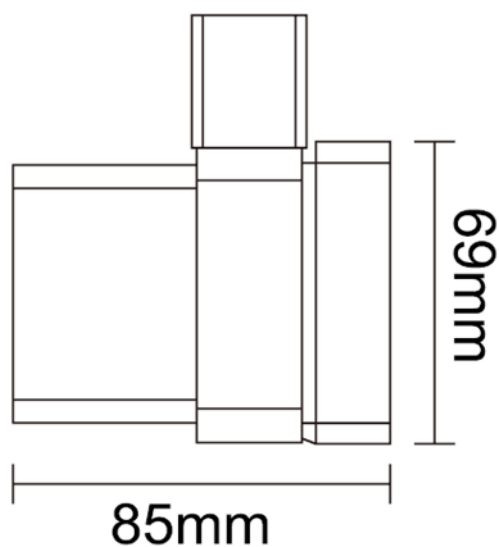

SAGITTARIUS

TAPS & SHOWERING

RAVELLO GLASS HOLDER

RVA/722

Construction	Brass
Finishes	Chrome plated
Product Type	Contemporary
Standards	Complies with BS5412, BS EN200
Guarantee	10 year against manufacturing faults (excluding Ceramic or Glass parts)