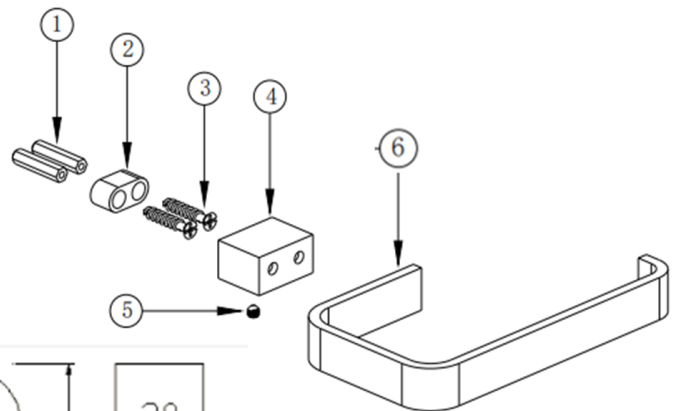

SAGITTARIUS

TAPS & SHOWERING

Construction	Brass
Finishes	Gunmetal Grey
Product Type	Contemporary
Guarantee	5 year against manufacturing faults (excluding Ceramic or Glass parts)

RAVELLO TOILET ROLL HOLDER

RVA/720/GR

NO.	DESCRIPTION	QTY
1-4	FITTING KIT	1
5	SCREW	1
6	TOWEL RING	1

The information contained on this page was correct at the date of issue. Fitting dimensions are provided as a guide only. Some variation may occur due to manufacturing tolerances. We pursue a policy of continuing improvement in design and performance of our products and so reserve the right to change specifications without prior notice