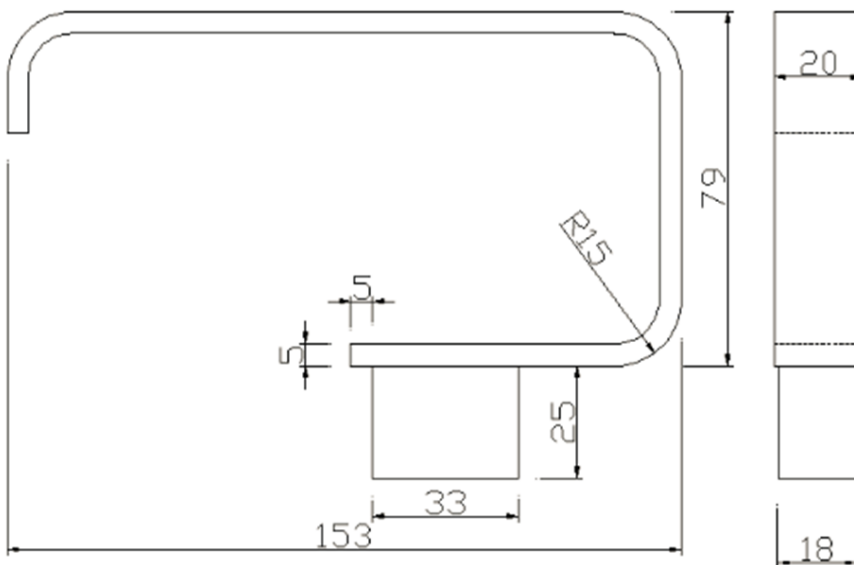

SAGITTARIUS

TAPS & SHOWERING

Construction	Brass
Finishes	Gunmetal Grey
Product Type	Contemporary
Guarantee	5 year against manufacturing faults (excluding Ceramic or Glass parts)

RAVELLO TOILET ROLL HOLDER

RVA/720/GR

NO.	DESCRIPTION	QTY
1-4	FITTING KIT	1
5	SCREW	1
6	TOWEL RING	1

The information contained on this page was correct at the date of issue. Fitting dimensions are provided as a guide only. Some variation may occur due to manufacturing tolerances. We pursue a policy of continuing improvement in design and performance of our products and so reserve the right to change specifications without prior notice