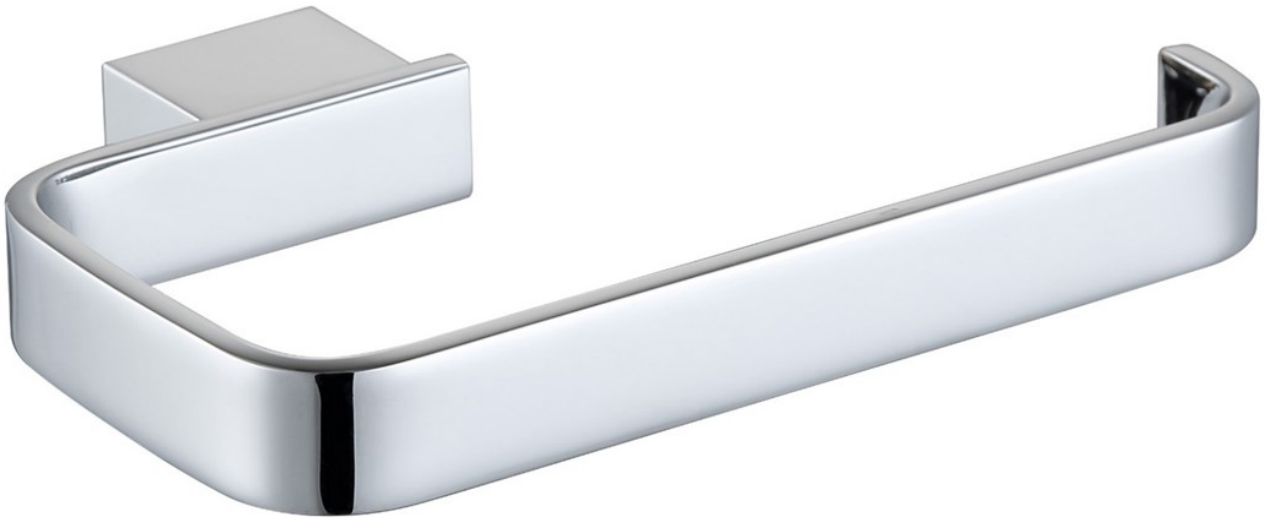

SAGITTARIUS

TAPS & SHOWERING

Construction	Brass
Finishes	Chrome plated
Product Type	Contemporary
Standards	Complies with BS5412, BS EN200
Guarantee	10 year against manufacturing faults (excluding Ceramic or Glass parts)

RAVELLO TOILET ROLL

HOLDER

RVA/720

The information contained on this page was correct at the date of issue. Fitting dimensions are provided as a guide only. Some variation may occur due to manufacturing tolerances. We pursue a policy of continuing improvement in design and performance of our products and so reserve the right to change specifications without prior notice