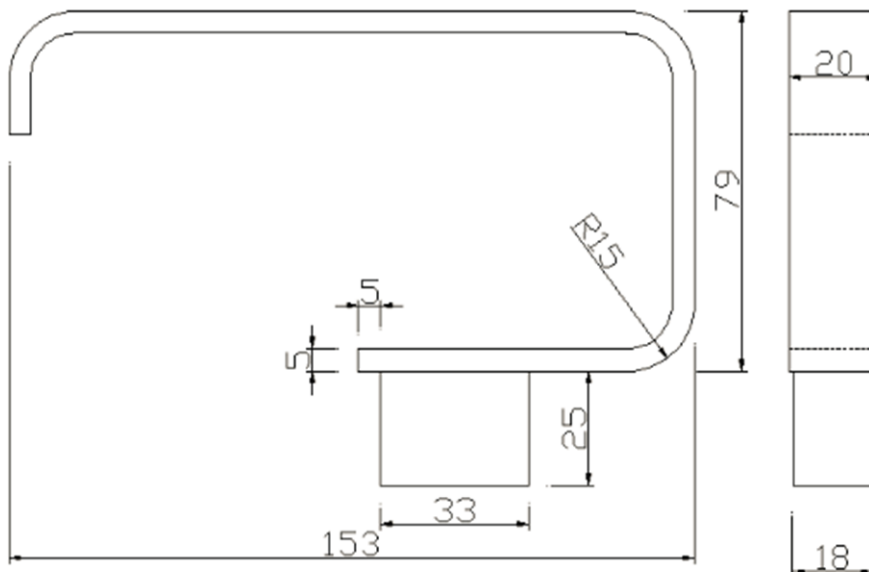

SAGITTARIUS

TAPS & SHOWERING

Construction	Brass
Finishes	Chrome plated
Product Type	Contemporary
Standards	Complies with BS5412, BS EN200
Guarantee	10 year against manufacturing faults (excluding Ceramic or Glass parts)

RAVELLO TOILET ROLL

HOLDER

RVA/720

The information contained on this page was correct at the date of issue. Fitting dimensions are provided as a guide only. Some variation may occur due to manufacturing tolerances. We pursue a policy of continuing improvement in design and performance of our products and so reserve the right to change specifications without prior notice