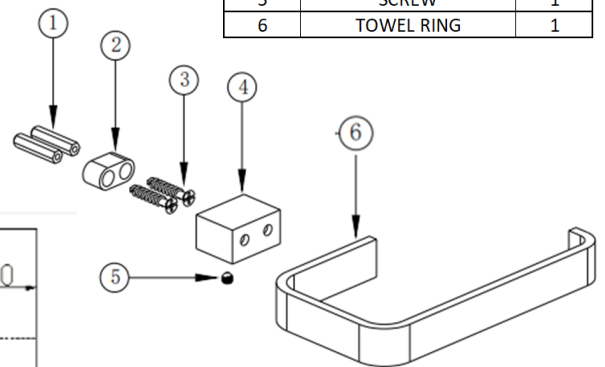

SAGITTARIUS

TAPS & SHOWERING

Construction	Brass, Stainless Steel
Finishes	Brushed Brass
Product Type	Contemporary
Standards	Complies with BS5412, BS EN200
Guarantee	1 years against manufacturing faults (excluding Ceramic or Glass parts)

RAVELLO TOILET ROLL HOLDER

RVA/720/BB

NO.	DESCRIPTION	QTY
1-4	FITTING KIT	1
5	SCREW	1
6	TOWEL RING	1

The information contained on this page was correct at the date of issue. Fitting dimensions are provided as a guide only. Some variation may occur due to manufacturing tolerances. We pursue a policy of continuing improvement in design and performance of our products and so reserve the right to change specifications without prior notice