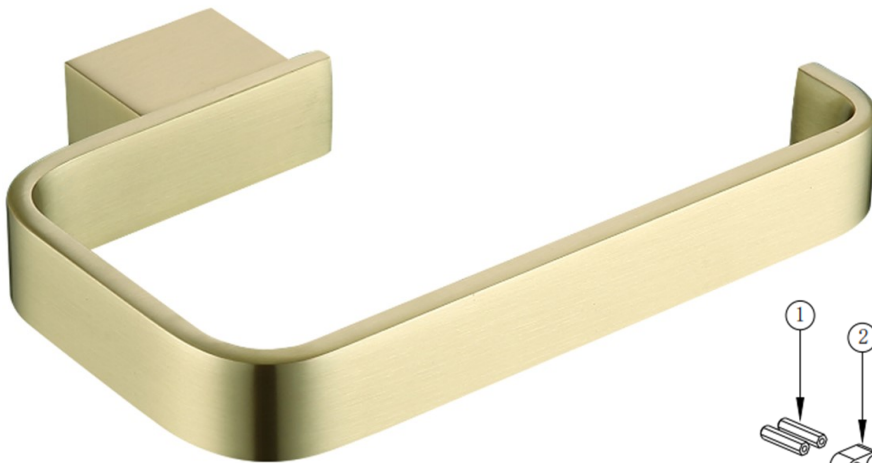

SAGITTARIUS

TAPS & SHOWERING

Construction	Brass, Stainless Steel
Finishes	Brushed Brass
Product Type	Contemporary
Standards	Complies with BS5412, BS EN200
Guarantee	1 years against manufacturing faults (excluding Ceramic or Glass parts)

RAVELLO TOILET ROLL HOLDER

RVA/720/BB

NO.	DESCRIPTION	QTY
1-4	FITTING KIT	1
5	SCREW	1
6	TOWEL RING	1

The information contained on this page was correct at the date of issue. Fitting dimensions are provided as a guide only. Some variation may occur due to manufacturing tolerances. We pursue a policy of continuing improvement in design and performance of our products and so reserve the right to change specifications without prior notice