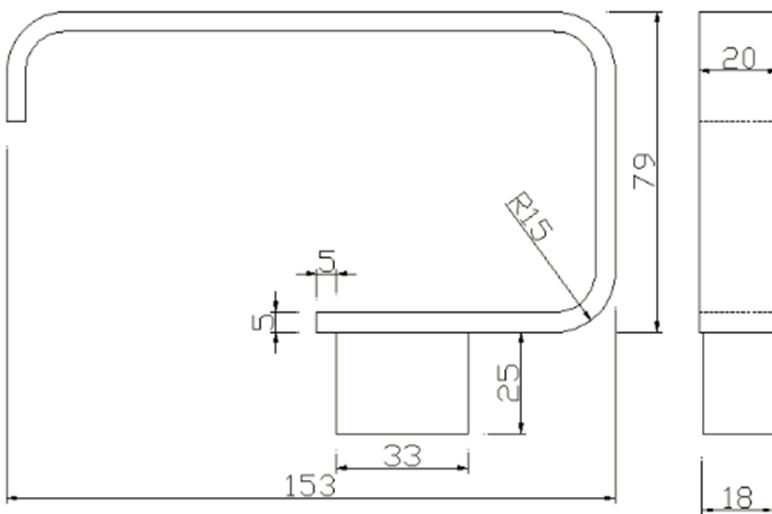

SAGITTARIUS

TAPS & SHOWERING

Construction	Brass, Stainless Steel
Finishes	Brushed Brass
Product Type	Contemporary
Standards	Complies with BS5412, BS EN200
Guarantee	1 years against manufacturing faults (excluding Ceramic or Glass parts)

RAVELLO TOILET ROLL HOLDER

RVA/720/BB

NO.	DESCRIPTION	QTY
1-4	FITTING KIT	1
5	SCREW	1
6	TOWEL RING	1

The information contained on this page was correct at the date of issue. Fitting dimensions are provided as a guide only. Some variation may occur due to manufacturing tolerances. We pursue a policy of continuing improvement in design and performance of our products and so reserve the right to change specifications without prior notice