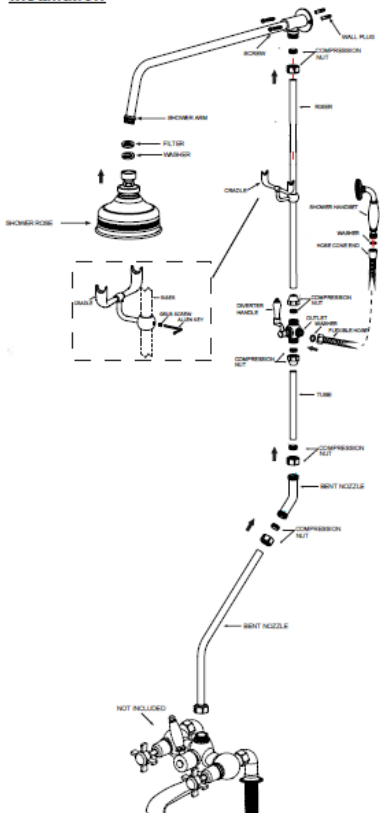

SAGITTARIUS

TAPS & SHOWERING

BATH MOUNTED RIGID RISER WITH DIVERTER & CRADLE CHROME

RR/666/C

Important

- We recommend that this product is installed by a qualified professional contractor. Such as a plumber who is certified by NVQ (National Vocational Qualification) or SNVQ (Scottish National Vocational Qualification) Level 3.
- Please check this product immediately to ensure that it has not been damaged and is complete. Before installation, please make sure this product is the correct model and you have all the parts required for installation and using.
- Please read these instructions carefully and keep it for future reference.

Dimension

Installation

Maintenance

We do NOT recommend you use any household cleaners to clean the product. The product should only be cleaned with soapy water, rinsed with clean water, and dried with a soft cloth.