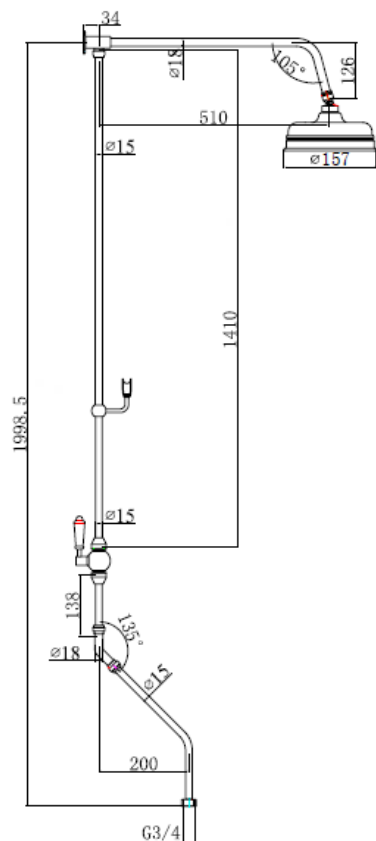

SAGITTARIUS

TAPS & SHOWERING

BATH MOUNTED RIGID RISER WITH DIVERTER & CRADLE CHROME

RR/666/C

Important

- We recommend that this product is installed by a qualified professional contractor. Such as a plumber who is certified by NVQ (National Vocational Qualification) or SNVQ (Scottish National Vocational Qualification) Level 3.
- Please check this product immediately to ensure that it has not been damaged and is complete. Before installation, please make sure this product is the correct model and you have all the parts required for installation and using.
- Please read these instructions carefully and keep it for future reference.

Dimension