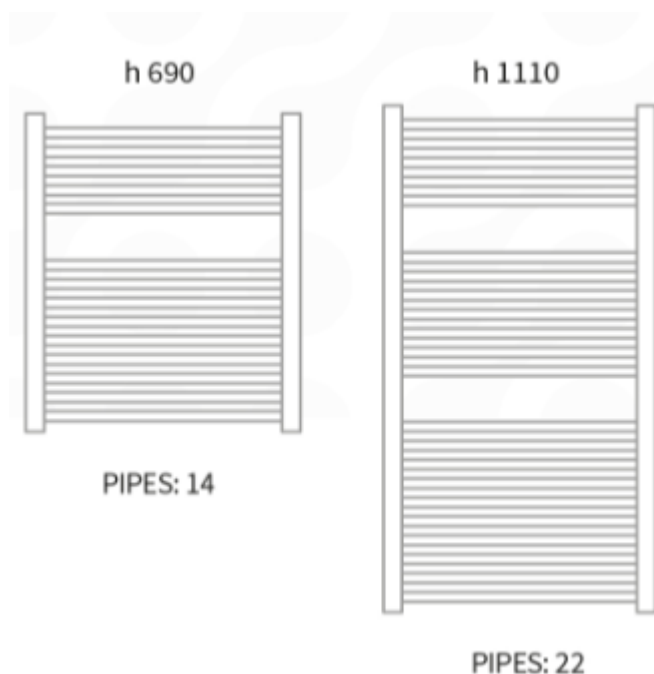

SAGITTARIUS

TAPS & SHOWERING

ORWELL RADIATOR

(690 X 500mm) ANTHRACITE

RAD/836/A

Straight anthracite

code	height mm	width mm	interaxis mm	weight kg	water lt	btu 60°	price
RAD836A	690	500	470	6.7	3	1365	£156
RAD837A	1110	500	470	10.5	4.7	2171	£207