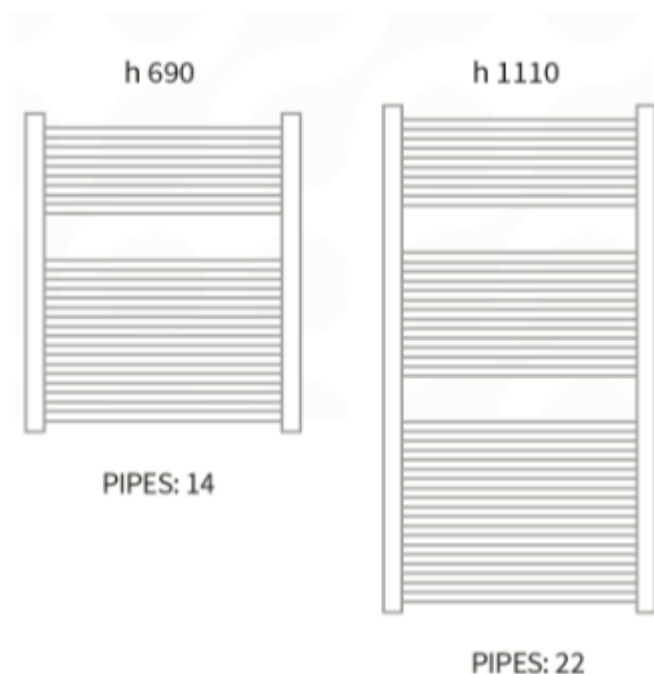

SAGITTARIUS

TAPS & SHOWERING

ORWELL RADIATOR
(1110 X 500mm) CHROME
RAD/835/C

Straight chrome

code	height mm	width mm	interaxis mm	weight kg	water lt	btu 60°	price
RAD834C	690	500	470	6.7	3	966	£206
RAD835C	1110	500	470	10.5	4.7	1389	£281