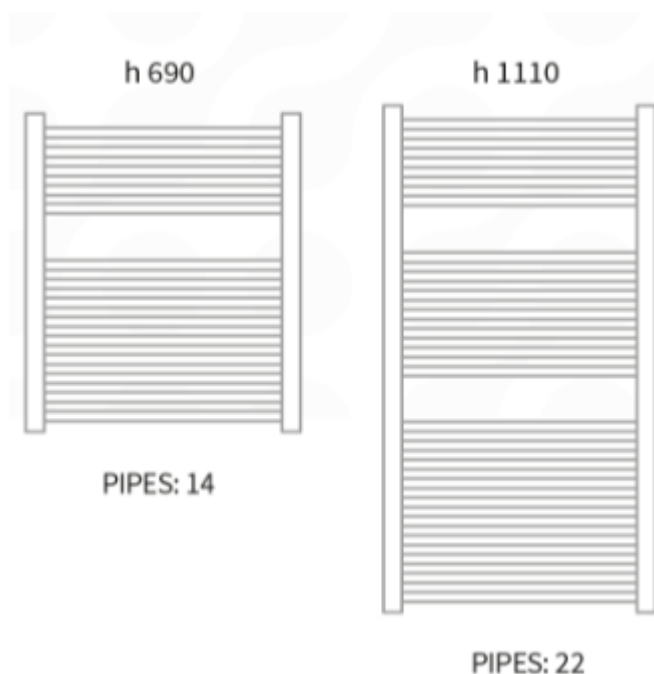

# SAGITTARIUS

## TAPS & SHOWERING

### ORWELL RADIATOR

(690 X 500mm) CHROME

RAD/834/C

### Straight chrome

code	height mm	width mm	interaxis mm	weight kg	water lt	btu 60°	price
RAD834C	690	500	470	6.7	3	966	£206
RAD835C	1110	500	470	10.5	4.7	1389	£281

The information contained on this page was correct at the date of issue. Fitting dimensions are provided as a guide only. Some variation may occur due to manufacturing tolerances. We pursue a policy of continuing improvement in design and performance of our products and so reserve the right to change specifications without prior notice