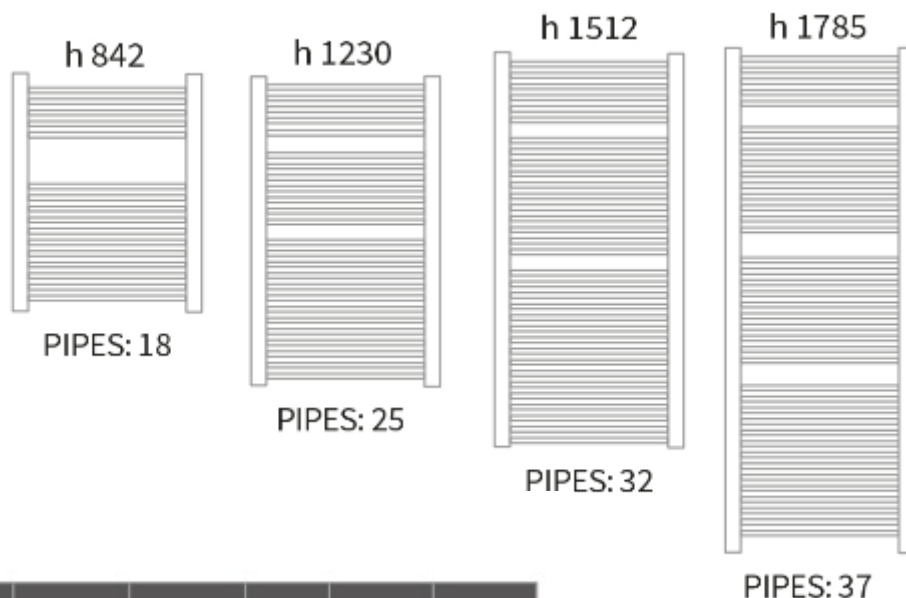

SAGITTARIUS

TAPS & SHOWERING

DERWENT STRAIGHT

RADIATOR (1230x 600mm)

RAD/825/C

Straight chrome

code	height mm	width mm	interaxis mm	weight kg	water lt	btu 60°	price
RAD822C	842	500	455	7.5	4.7	1249	£128
RAD823C	842	600	555	8.6	5.5	1485	£142
RAD824C	1230	500	455	10.5	6.7	1724	£165
RAD825C	1230	600	555	12.1	7.8	2065	£189
RAD826C	1512	500	455	13.3	8.5	2113	£197
RAD827C	1512	600	555	15.3	9.8	2529	£215