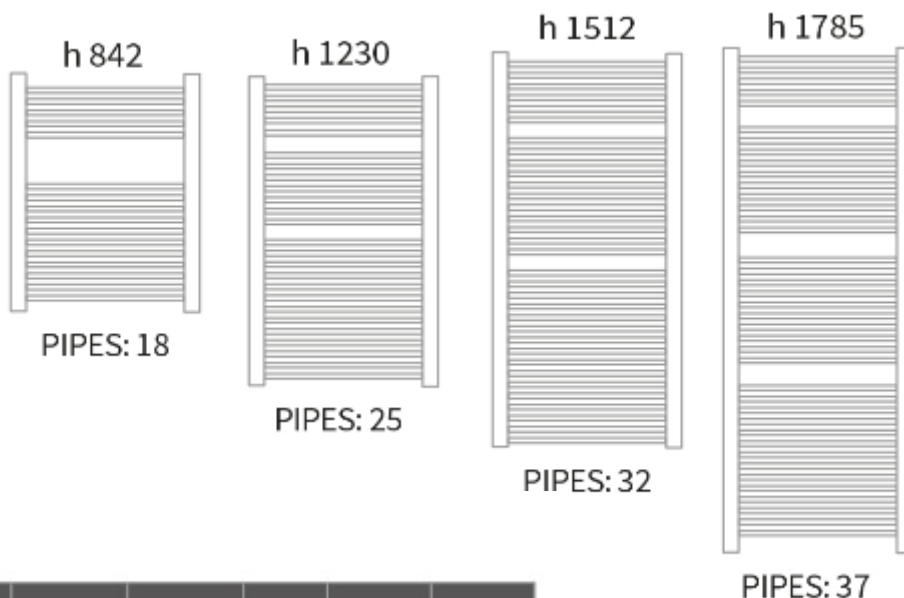

SAGITTARIUS

TAPS & SHOWERING

DERWENT STRAIGHT

RADIATOR (840 x500mm)

RAD/822/C

Straight chrome

code	height mm	width mm	interaxis mm	weight kg	water lt	btu 60°	price
RAD822C	842	500	455	7.5	4.7	1249	£128
RAD823C	842	600	555	8.6	5.5	1485	£142
RAD824C	1230	500	455	10.5	6.7	1724	£165
RAD825C	1230	600	555	12.1	7.8	2065	£189
RAD826C	1512	500	455	13.3	8.5	2113	£197
RAD827C	1512	600	555	15.3	9.8	2529	£215