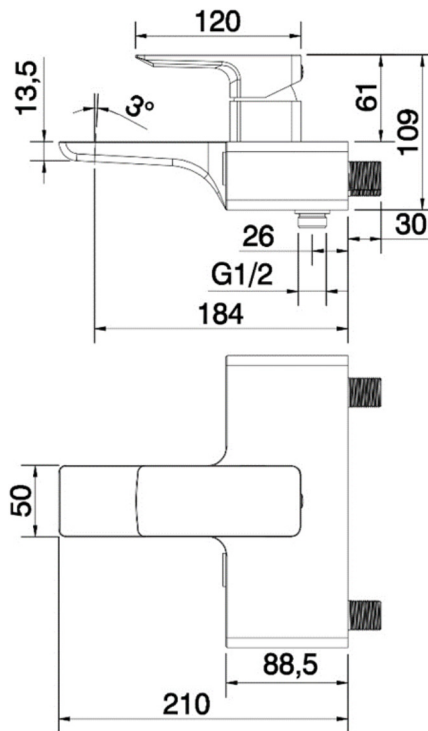

SAGITTARIUS

TAPS & SHOWERING

| | |
|-------------------------------|--|
| Product Type | Brass Body CuZn40Pb2, EN CW617N (equivalent) |
| Water Pressure | Chrome plated to BS EN 248 |
| Plumbing Systems | Contemporary |
| Standards | Min. 0.5 bar, Max. 6.0 bar |
| Certification | Suitable for all plumbing systems |
| Cartridge | Complies with BS6920, BS EN200 |
| Aerator | Manufactured to comply with CE |
| Fitting | triduo® thermostatic |
| Packaging | Neoperl Aerator |
| Guarantee | S union connectors |
| Additional Information | 53.5 x 32.5 x 24cm / carton (4 boxes / carton) |
| | 10 years against manufacturing faults (excluding serviceable parts). |
| | Supplied with G 1½" sprung waste(UK only) |

**RAVENNA PUSH BUTTON
THERMO BSM CHROME
RA/198/C**

D13

The information contained on this page was correct at the date of issue. Fitting dimensions are provided as a guide only. Some variation may occur due to manufacturing tolerances. We pursue a policy of continuing improvement in design and performance of our products and so reserve the right to change specifications without prior notice