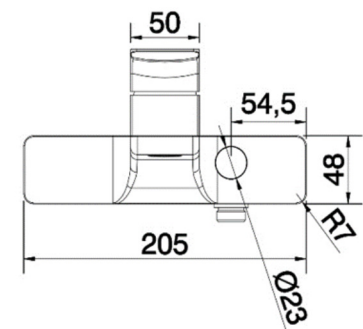

SAGITTARIUS

TAPS & SHOWERING

| | |
|-------------------------------|--|
| Product Type | Brass Body CuZn40Pb2, EN CW617N (equivalent) |
| Water Pressure | Chrome plated to BS EN 248 |
| Plumbing Systems | Contemporary |
| Standards | Min. 0.5 bar, Max. 6.0 bar |
| Certification | Suitable for all plumbing systems |
| Cartridge | Complies with BS6920, BS EN200 |
| Aerator | Manufactured to comply with CE |
| Fitting | triduo® thermostatic |
| Packaging | Neoperl Aerator |
| Guarantee | S union connectors |
| Additional Information | 53.5 x 32.5 x 24cm / carton (4 boxes / carton) |
| | 10 years against manufacturing faults (excluding serviceable parts). |
| | Supplied with G 1½" sprung waste(UK only) |

**RAVENNA PUSH BUTTON
THERMO BSM CHROME
RA/198/C**

D13

The information contained on this page was correct at the date of issue. Fitting dimensions are provided as a guide only. Some variation may occur due to manufacturing tolerances. We pursue a policy of continuing improvement in design and performance of our products and so reserve the right to change specifications without prior notice