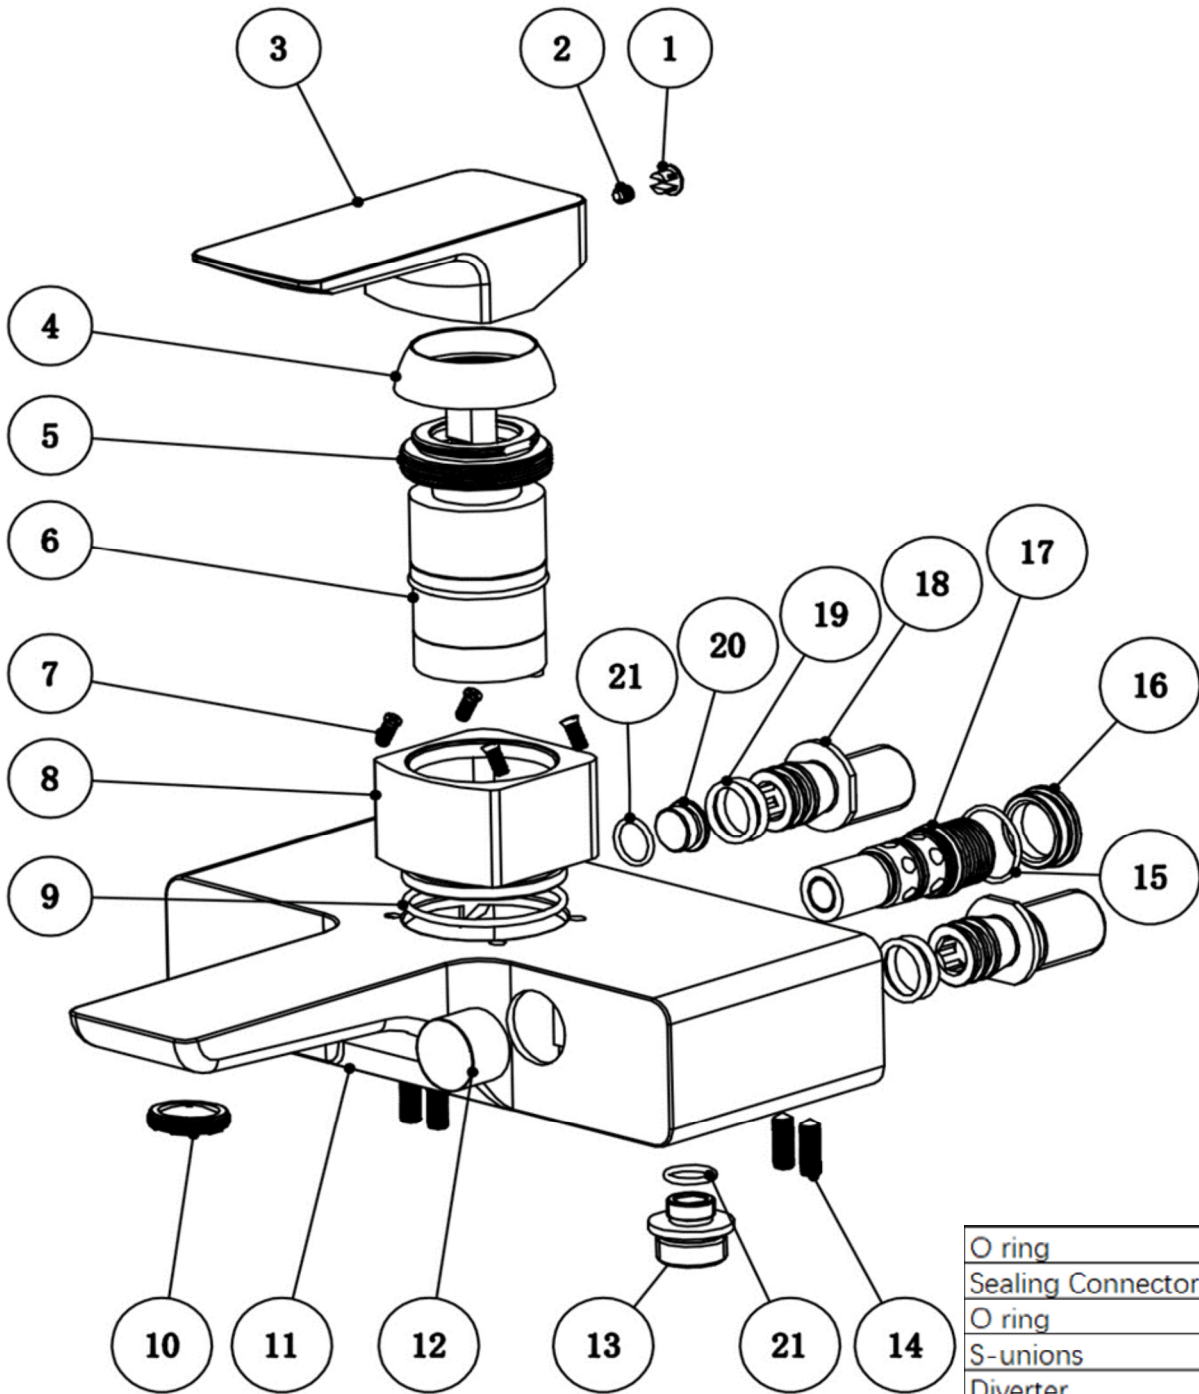

SAGITTARIUS

TAPS & SHOWERING

| | |
|-------------------------------|--|
| Product Type | Brass Body CuZn40Pb2, EN CW617N (equivalent) |
| Water Pressure | Chrome plated to BS EN 248 |
| Plumbing Systems | Contemporary |
| Standards | Min. 0.5 bar, Max. 6.0 bar |
| Certification | Suitable for all plumbing systems |
| Cartridge | Complies with BS6920, BS EN200 |
| Aerator | Manufactured to comply with CE |
| Fitting | triduo® thermostatic |
| Packaging | Neoperl Aerator |
| Guarantee | S union connectors |
| Additional Information | 53.5 x 32.5 x 24cm / carton (4 boxes / carton) |
| | 10 years against manufacturing faults (excluding serviceable parts). |
| | Supplied with G 1½" sprung waste(UK only) |

**RAVENNA PUSH BUTTON
THERMO BSM CHROME
RA/198/C**

D13

The information contained on this page was correct at the date of issue. Fitting dimensions are provided as a guide only. Some variation may occur due to manufacturing tolerances. We pursue a policy of continuing improvement in design and performance of our products and so reserve the right to change specifications without prior notice

FOR FURTHER ADVICE PLEASE CONTACT :-

SAGITTARIUS LTD UNIT 1 LOWER VICTORIA STREET—CHADDERTON—OLDHAM—OL9 9TU TEL:0616 6202029

EMAIL:TECHNICAL@SAGITTARIUSTAPS.CO.UK

| | |
|------------------------|-------------|
| O ring | 2 |
| Sealing Connector | 1 |
| O ring | 4 |
| S-unions | 2 |
| Diverter | 1 |
| Sealing Plug | 1 |
| O ring | 1 |
| Screw | 4 |
| Connector | 1 |
| Knob | 1 |
| Body | 1 |
| Aerator | 1 |
| O ring | 1 |
| Cartridge Housing | 1 |
| Screw | 4 |
| Thermostatic Cartridge | 1 |
| Nut | 1 |
| Shroud | 1 |
| Handle | 1 |
| Screw | 1 |
| Grub | 1 |
| Description | Qty. |