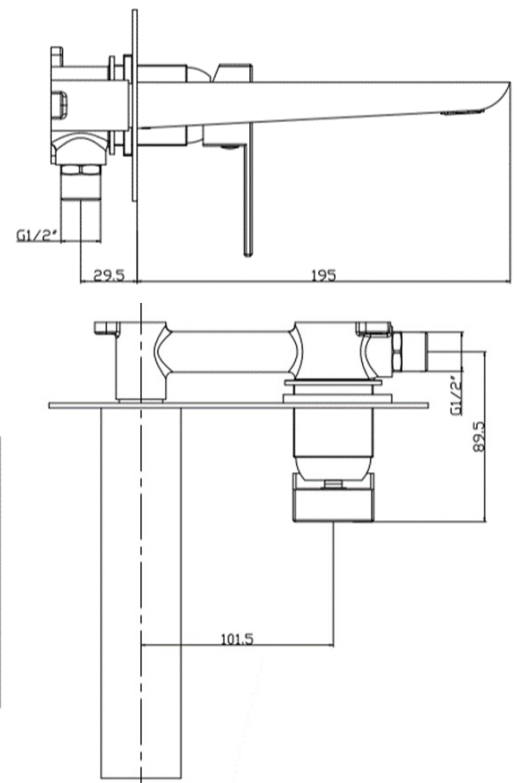

## TAPS & SHOWERING

<b>Construction</b>	Brass Body, Zinc-alloy Handle; Stainless steel Face plate
<b>Finishes</b>	Chrome plated to BS EN 248
<b>Product Type</b>	Contemporary
<b>Water Pressure Tested Between</b>	Min. 0.2 bar, Max. 6.0 bar
<b>Standards</b>	Complies with BS5412, BS EN200
<b>Cartridge</b>	35mm WANHAI Ceramic disc cartridge
<b>Aerator</b>	M24*1 Spout aerator
<b>Fitting</b>	Two G1/2" x G1/2" BSP Flexible inlet connection hoses supplied (hot and cold)
<b>Guarantee</b>	10 years against manufacturing faults (excluding serviceable parts)

### Operating Water Pressure

**LOW PRESSURE**  
0.2-0.5 bar

**COMBI BOILER**

**HIGH PRESSURE**  
1.2-1.5+ bar

## RAVENNA WALL MOUNTED BASIN MONO MIXER

RA/170

The information contained on this page was correct at the date of issue. Fitting dimensions are provided as a guide only. Some variation may occur due to manufacturing tolerances. We pursue a policy of continuing improvement in design and performance of our products and so reserve the right to change specifications without prior notice

NO.	ITEM	QTY
1	BRASS VALVE BODY	1
2	20*2 O-RING	1
3	SPOUT CONNECTOR	1
4	16*2 O-RING	2
5	19x11x2.5 WASHER	2
6	INLET CONNECTOR	2
7	CARTRIDGE COVER	1
8	35mm CARTRIDGE	1
9	BRASS CARTRIDGE NUT	1
10	HANDLE COLLAR	1
11	51x42x4 WASHER	1
12	SS FACE PLATE	1
13	5*4 GRUB SCREW	2
14	BRASS SPOUT	1
15	23x16x3 AERATOR WASHER	1
16	M24*1 AERATOR	1
17	HANDLE	1
18	5*8 GRUB SCREW	1
19	CHROME COVER CAP	1
20	G1/2" 150mm FLEXI-TAILS	2
21	2.5 ALLEN KEY	1