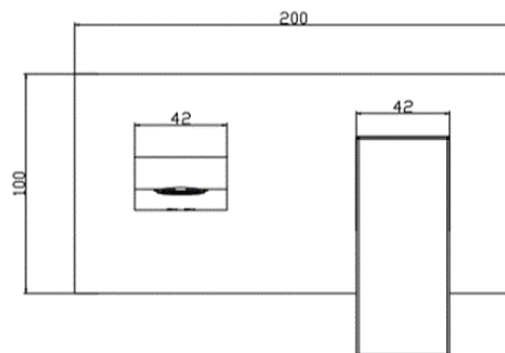

## TAPS & SHOWERING

<b>Construction</b>	Brass Body, Zinc-alloy Handle; Stainless steel Face plate
<b>Finishes</b>	Chrome plated to BS EN 248
<b>Product Type</b>	Contemporary
<b>Water Pressure Tested Between</b>	Min. 0.2 bar, Max. 6.0 bar
<b>Standards</b>	Complies with BS5412, BS EN200
<b>Cartridge</b>	35mm WANHAI Ceramic disc cartridge
<b>Aerator</b>	M24*1 Spout aerator
<b>Fitting</b>	Two G1/2" x G1/2" BSP Flexible inlet connection hoses supplied (hot and cold)
<b>Guarantee</b>	10 years against manufacturing faults (excluding serviceable parts)

## RAVENNA WALL MOUNTED BASIN MONO MIXER

RA/170

The information contained on this page was correct at the date of issue. Fitting dimensions are provided as a guide only. Some variation may occur due to manufacturing tolerances. We pursue a policy of continuing improvement in design and performance of our products and so reserve the right to change specifications without prior notice