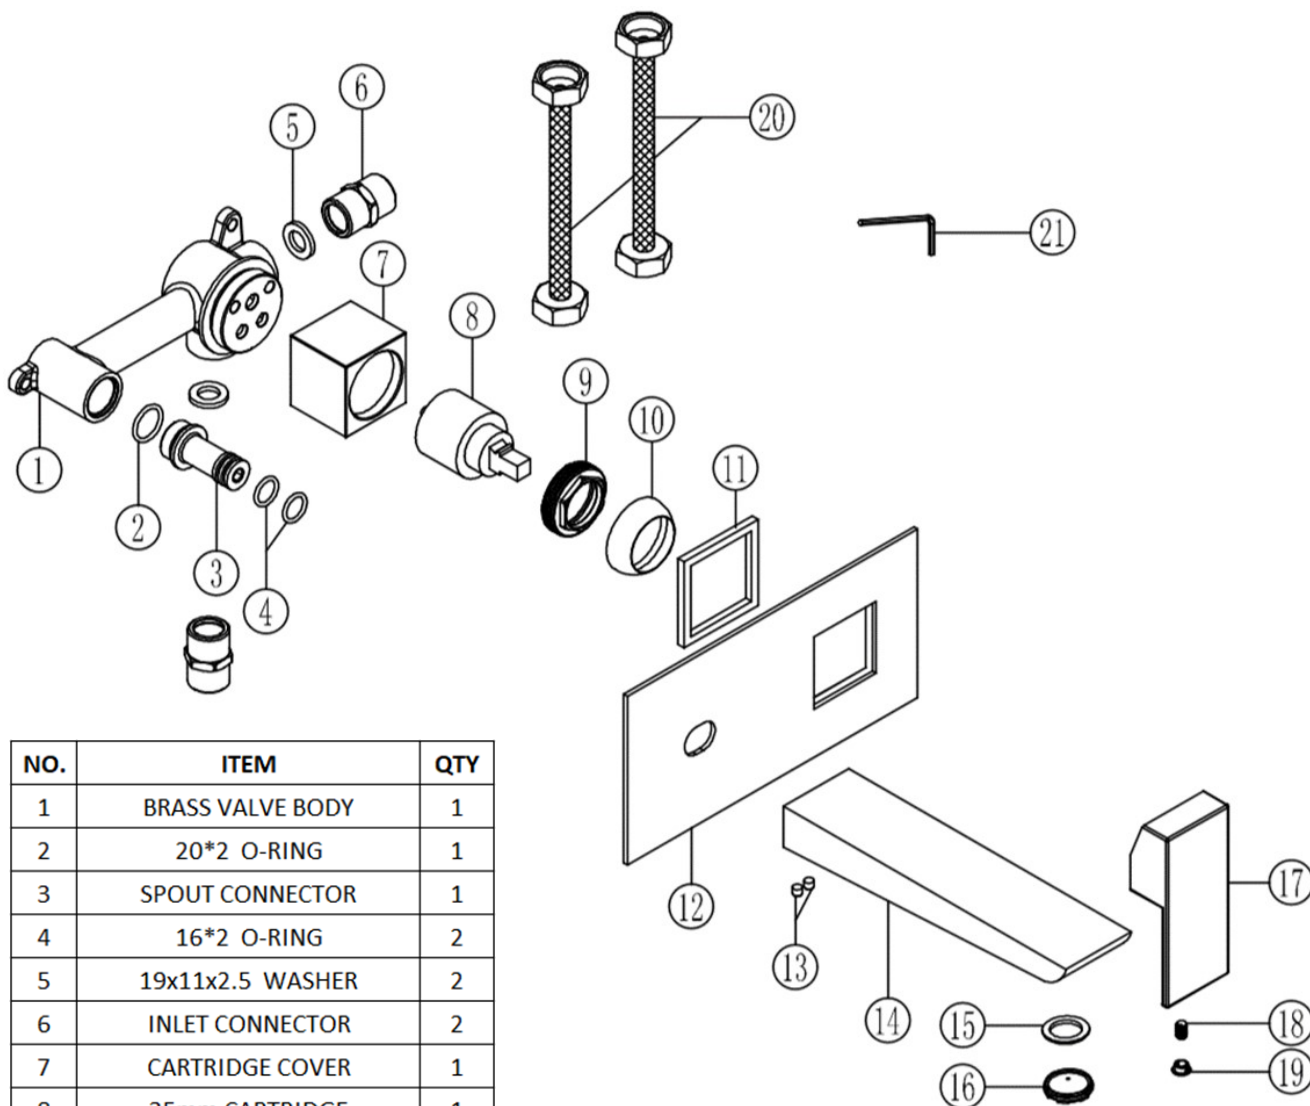

## RAVENNA WALL MOUNTED BASIN MONO MIXER

RA/170

The information contained on this page was correct at the date of issue. Fitting dimensions are provided as a guide only. Some variation may occur due to manufacturing tolerances. We pursue a policy of continuing improvement in design and performance of our products and so reserve the right to change specifications without prior notice

NO.	ITEM	QTY
1	BRASS VALVE BODY	1
2	20*2 O-RING	1
3	SPOUT CONNECTOR	1
4	16*2 O-RING	2
5	19x11x2.5 WASHER	2
6	INLET CONNECTOR	2
7	CARTRIDGE COVER	1
8	35mm CARTRIDGE	1
9	BRASS CARTRIDGE NUT	1
10	HANDLE COLLAR	1
11	51x42x4 WASHER	1
12	SS FACE PLATE	1
13	5*4 GRUB SCREW	2
14	BRASS SPOUT	1
15	23x16x3 AERATOR WASHER	1
16	M24*1 AERATOR	1
17	HANDLE	1
18	5*8 GRUB SCREW	1
19	CHROME COVER CAP	1
20	G1/2" 150mm FLEXI-TAILS	2
21	2.5 ALLEN KEY	1