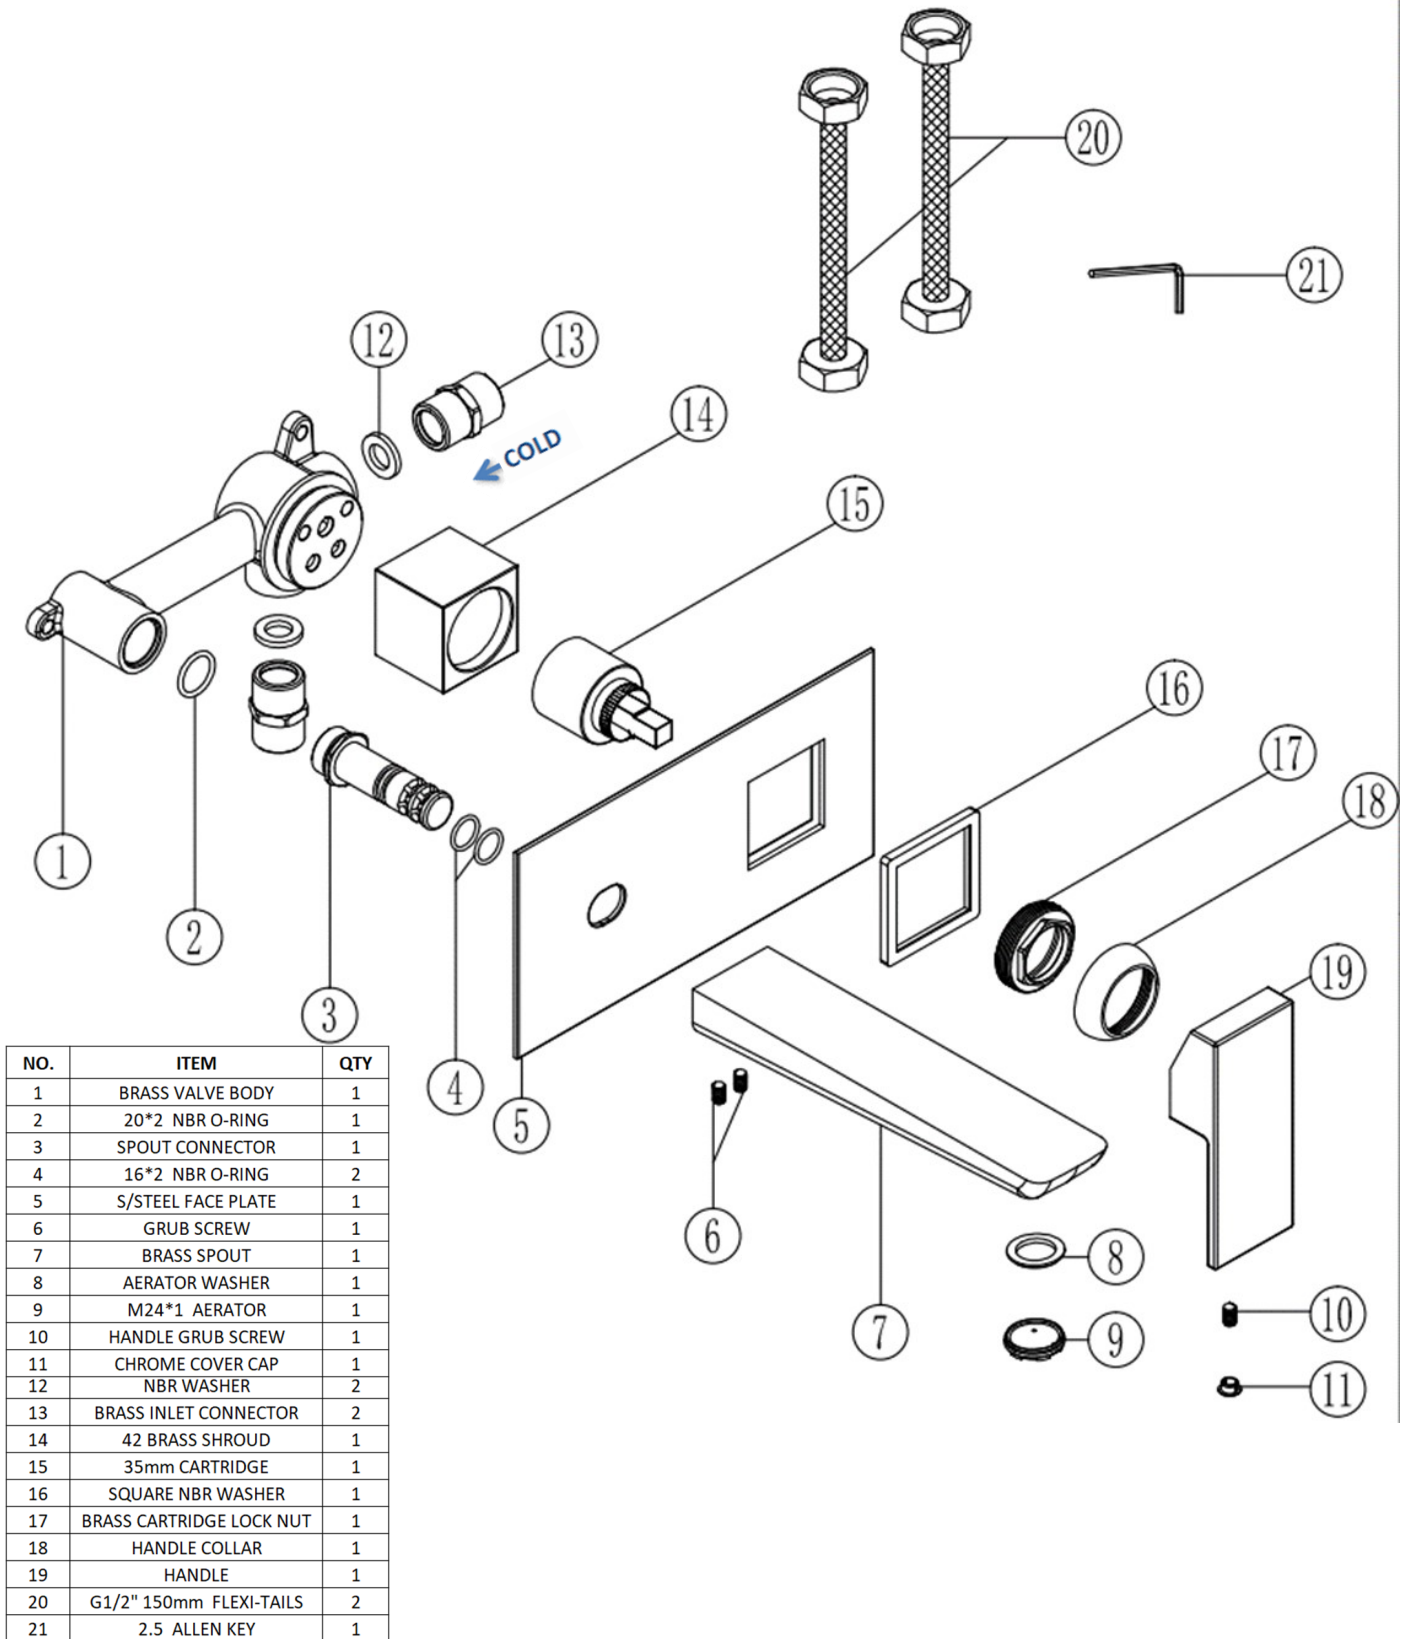

Flow Rates (Litres per minute)

System Pressure	0.1 Bar	0.2 Bar	0.3 Bar	0.5 Bar	1.0 Bar	1.5 Bar	2.0 Bar	3.0 Bar	4.0 Bar	5.0 Bar
	5.3	7.2	-	11.3	15.7	18.4	21.3	26.0	-	-

NO.	ITEM	QTY
1	BRASS VALVE BODY	1
2	20*2 NBR O-RING	1
3	SPOUT CONNECTOR	1
4	16*2 NBR O-RING	2
5	S/STEEL FACE PLATE	1
6	GRUB SCREW	1
7	BRASS SPOUT	1
8	AERATOR WASHER	1
9	M24*1 AERATOR	1
10	HANDLE GRUB SCREW	1
11	CHROME COVER CAP	1
12	NBR WASHER	2
13	BRASS INLET CONNECTOR	2
14	42 BRASS SHROUD	1
15	35mm CARTRIDGE	1
16	SQUARE NBR WASHER	1
17	BRASS CARTRIDGE LOCK NUT	1
18	HANDLE COLLAR	1
19	HANDLE	1
20	G1/2" 150mm FLEXI-TAILS	2
21	2.5 ALLEN KEY	1