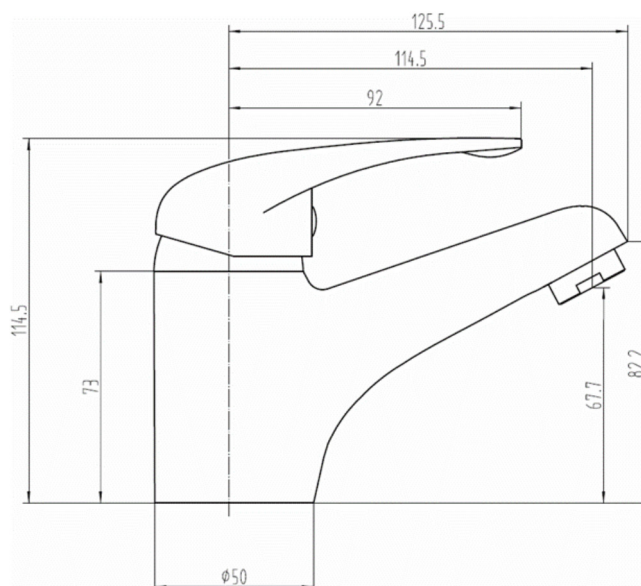

SAGITTARIUS

TAPS & SHOWERING

**PRESTIGE MONOBLOC BASIN
MIXER CHROME
PR/206/C**

Construction	Brass Body CuZn40Pb2; Zinc alloy Handle
Finishes	Chrome plated to BS EN 248
Product Type	Contemporary
Water Pressure	Min. 0.1 bar, Max. 6.0 bar
Plumbing Systems	Suitable for all plumbing systems
Standards	Complies with BS6920, BS EN200
Certification	WRAS version available for pre order
Cartridge	40mm Ceramic Disc Cartridge
Aerator	Aerator spout
Fitting	Flexi tail pipe
Packaging	27x24.5x39cm / carton (10 boxes / carton)
Guarantee	10 years against manufacturing faults (excluding serviceable parts).
Additional Information	Supplied with flexible tail water inlets

Flow Rates (Litres per minute)

System Pressure	0.1 Bar	0.2 Bar	0.3 Bar	0.5 Bar	1.0 Bar	1.5 Bar	2.0 Bar	3.0 Bar	4.0 Bar	5.0 Bar
PR/206/C	3.8	4.6	-	6.1	8.3	10.1	11.5	14.2	-	-

The information contained on this page was correct at the date of issue. Fitting dimensions are provided as a guide only. Some variation may occur due to manufacturing tolerances.

FOR FURTHER ADVICE PLEASE CONTACT :-

SAGITTARIUS LTD UNIT 1 LOWER VICTORIA STREET—CHADDERTON—OLDHAM—OL9 9TU TEL:0616 6202029

EMAIL:TECHNICAL@SAGITTARIUSTAPS.CO.UK

Exploded PR/206/C

NO.	DESCRIPTION	QTY
1	INDICE	1
2	SCREW	1
3	HANDLE	1
4	CARTRIDGE COVER	1
5	CARTRIDGE NUT	1
6	Φ40 FLAT-BASE ECO CARTRIDGE	1
7	TAP BODY	1
8	"O" RING	1
9	M12*1*350 FLEXI TAILS	1
10	M6 FIXING KIT	1
11	WASHER	1
12	AERATOR	1
13	M24*1 NOZZLE	1