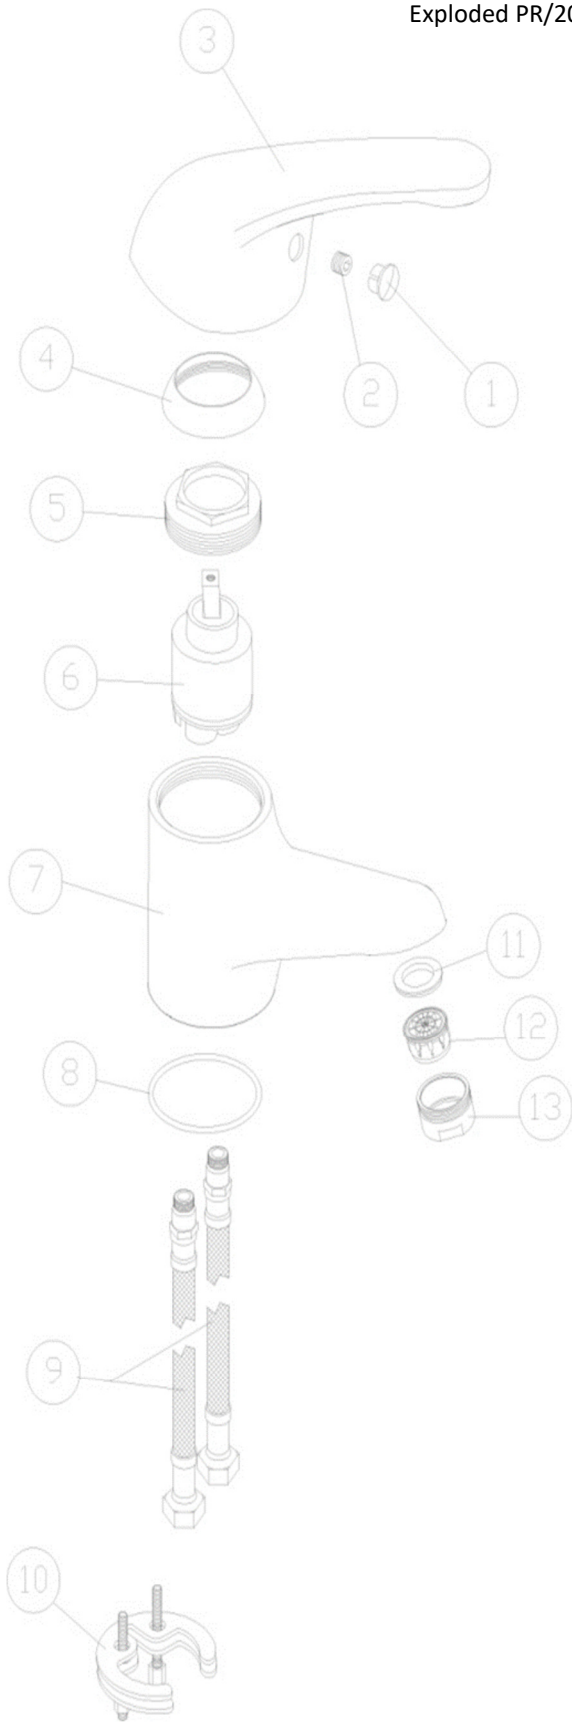

SAGITTARIUS

TAPS & SHOWERING

**PRESTIGE MONOBLOC BASIN
MIXER CHROME
PR/206/C**

Construction	Brass Body CuZn40Pb2; Zinc alloy Handle
Finishes	Chrome plated to BS EN 248
Product Type	Contemporary
Water Pressure	Min. 0.1 bar, Max. 6.0 bar
Plumbing Systems	Suitable for all plumbing systems
Standards	Complies with BS6920, BS EN200
Certification	WRAS version available for pre order
Cartridge	40mm Ceramic Disc Cartridge
Aerator	Aerator spout
Fitting	Flexi tail pipe
Packaging	27x24.5x39cm / carton (10 boxes / carton)
Guarantee	10 years against manufacturing faults (excluding serviceable parts).
Additional Information	Supplied with flexible tail water inlets

Flow Rates (Litres per minute)

System Pressure	0.1 Bar	0.2 Bar	0.3 Bar	0.5 Bar	1.0 Bar	1.5 Bar	2.0 Bar	3.0 Bar	4.0 Bar	5.0 Bar
PR/206/C	3.8	4.6	-	6.1	8.3	10.1	11.5	14.2	-	-

The information contained on this page was correct at the date of issue. Fitting dimensions are provided as a guide only. Some variation may occur due to manufacturing tolerances.

FOR FURTHER ADVICE PLEASE CONTACT :-

SAGITTARIUS LTD UNIT 1 LOWER VICTORIA STREET—CHADDERTON—OLDHAM—OL9 9TU TEL:0616 6202029

EMAIL:TECHNICAL@SAGITTARIUSTAPS.CO.UK

Exploded PR/206/C

NO.	DESCRIPTION	QTY
1	INDICE	1
2	SCREW	1
3	HANDLE	1
4	CARTRIDGE COVER	1
5	CARTRIDGE NUT	1
6	Φ40 FLAT-BASE ECO CARTRIDGE	1
7	TAP BODY	1
8	"O" RING	1
9	M12*1*350 FLEXI TAILS	1
10	M6 FIXING KIT	1
11	WASHER	1
12	AERATOR	1
13	M24*1 NOZZLE	1