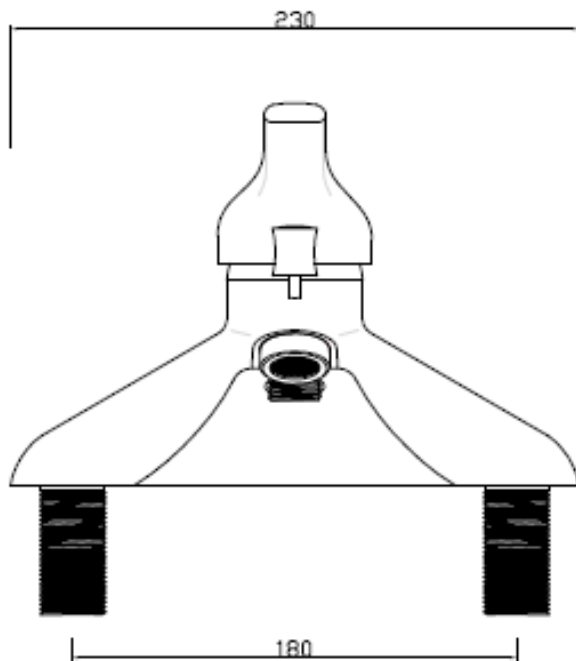

SAGITTARIUS

TAPS & SHOWERING

**PRESTIGE SINGLE LEVER
BATH SHOWER MIXER & KIT
CHROME**

PR/179/C

The information contained on this page was correct at the date of issue. Fitting dimensions are provided as a guide only. Some variation may occur due to manufacturing tolerances. We pursue a policy of continuing improvement in design and performance of our products and so reserve the right to change specifications without prior notice