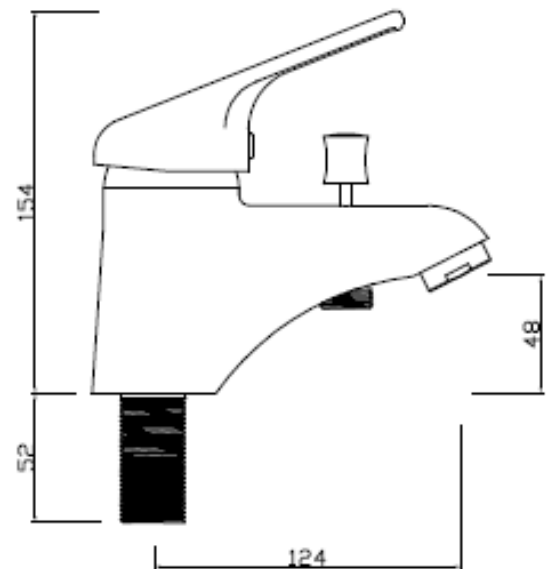

SAGITTARIUS

TAPS & SHOWERING

**PRESTIGE SINGLE LEVER
BATH SHOWER MIXER & KIT
CHROME**

PR/179/C

The information contained on this page was correct at the date of issue. Fitting dimensions are provided as a guide only. Some variation may occur due to manufacturing tolerances. We pursue a policy of continuing improvement in design and performance of our products and so reserve the right to change specifications without prior notice