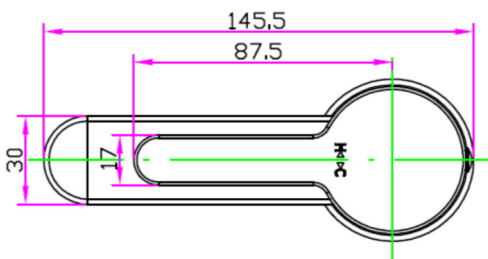

SAGITTARIUS

TAPS & SHOWERING

PLAZA EXTENDED MONO
BASIN MIXER
PL/109/C

The information contained on this page was correct at the date of issue. Fitting dimensions are provided as a guide only. Some variation may occur due to manufacturing tolerances. We pursue a policy of continuing improvement in design and performance of our products and so reserve the right to change specifications without prior notice