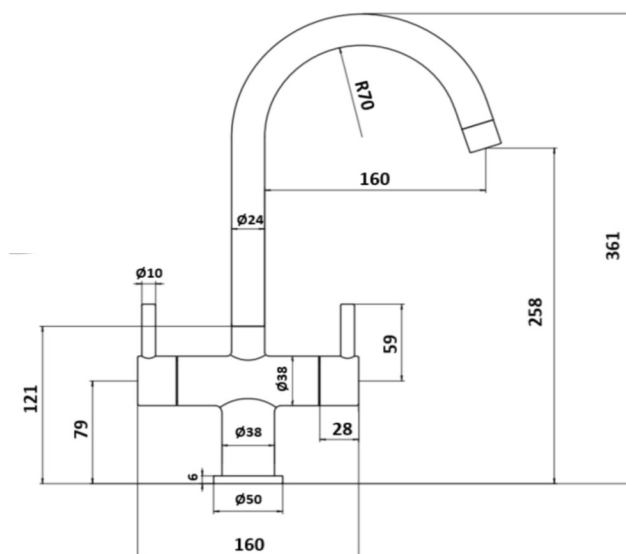

SAGITTARIUS

TAPS & SHOWERING

Construction	Brass Body (CuZn40Pb18); Zinc alloy handle
Finishes	Chrome plated to BS EN 248
Product Type	Contemporary
Water Pressure	Min. 0.2 bar, Max. 6.0 bar
Plumbing Systems	Suitable for all plumbing systems
Standards	Complies with BS5412, BS EN200
Certification	-
Cartridge	1/4 Turn 1/2" Ceramic Disc Valves
Aerator	Aerator
Fitting	Flexible connecting hoses
Packaging	48 x 41 x 34cm / carton (10 boxes / carton)
Guarantee	10 years against manufacturing faults (excluding serviceable parts).
Additional Information	360° Swivel Spout

PIAZZA MONO BLOC

SINK MIXER CHROME

PI/168/C

Flow Rates (Litres per minute)

System Pressure 0.2 Bar 0.5 Bar 1 Bar 2 Bar 3 Bar 5 Bar

PI/154/C

The information contained on this page was correct at the date of issue. Fitting dimensions are provided as a guide only. Some variation may occur due to manufacturing tolerances. We pursue a policy of continuing improvement in design and performance of our products and so reserve the right to change specifications without prior notice