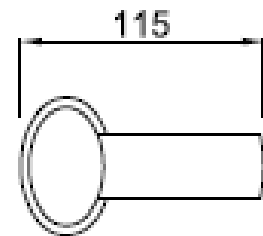

# SAGITTARIUS

TAPS & SHOWERING

OVETA CLOAKROOM

BASIN MIXER

OV/186/C

The information contained on this page was correct at the date of issue. Fitting dimensions are provided as a guide only. Some variation may occur due to manufacturing tolerances. We pursue a policy of continuing improvement in design and performance of our products and so reserve the right to change specifications without prior notice