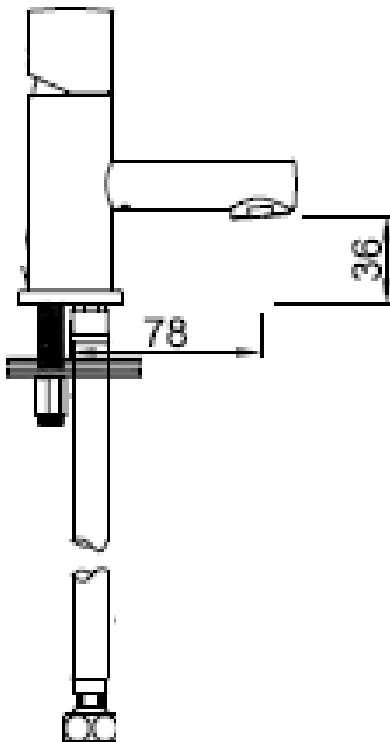

# SAGITTARIUS

TAPS & SHOWERING

OVETA CLOAKROOM

BASIN MIXER

OV/186/C

The information contained on this page was correct at the date of issue. Fitting dimensions are provided as a guide only. Some variation may occur due to manufacturing tolerances. We pursue a policy of continuing improvement in design and performance of our products and so reserve the right to change specifications without prior notice