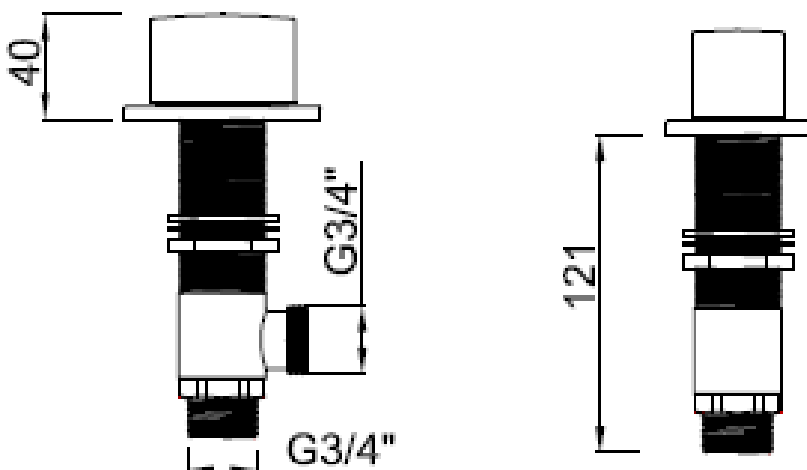

SAGITTARIUS

TAPS & SHOWERING

OVETA PAIR 3/4" DECK
MOUNTED SIDE VALVES

CHROME

OV/140/C

The information contained on this page was correct at the date of issue. Fitting dimensions are provided as a guide only. Some variation may occur due to manufacturing tolerances. We pursue a policy of continuing improvement in design and performance of our products and so reserve the right to change specifications without prior notice