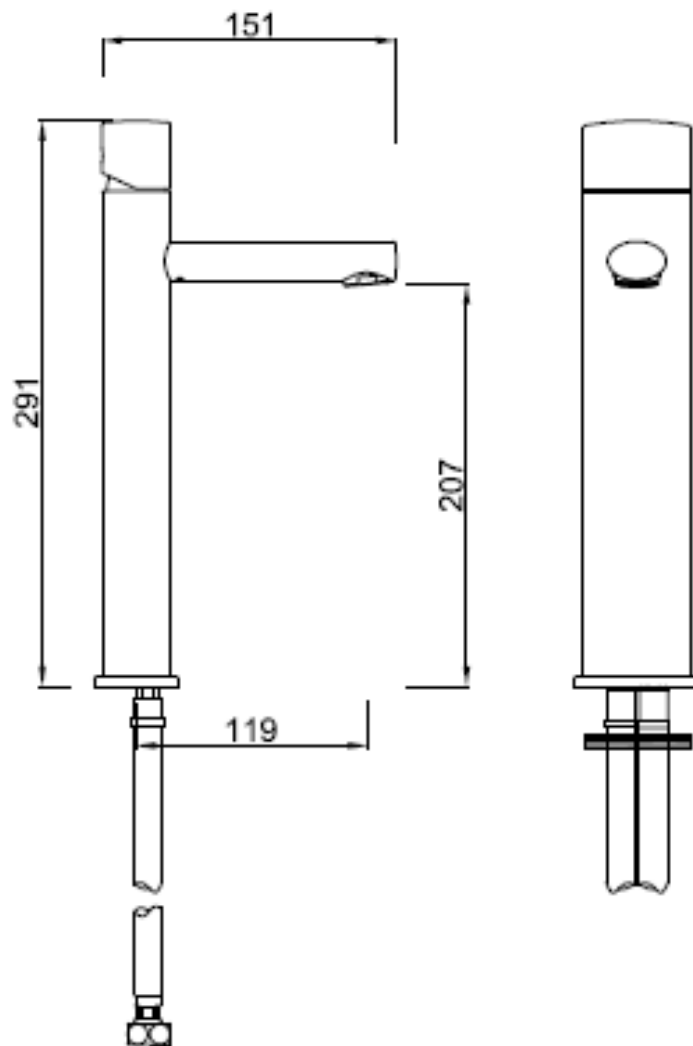

SAGITTARIUS

TAPS & SHOWERING

OVETA EXTENDED MONO
BASIN MIXER
OV/109/C

The information contained on this page was correct at the date of issue. Fitting dimensions are provided as a guide only. Some variation may occur due to manufacturing tolerances. We pursue a policy of continuing improvement in design and performance of our products and so reserve the right to change specifications without prior notice