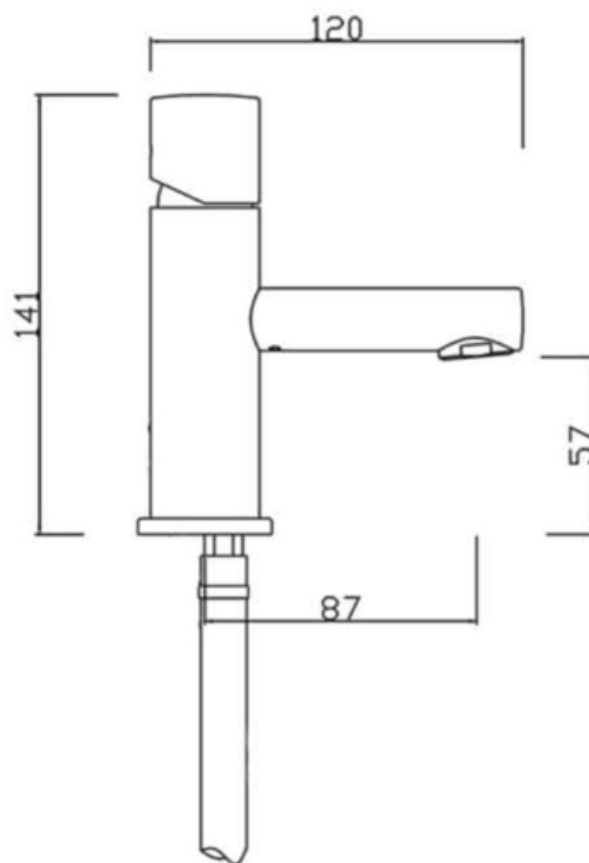

## TAPS & SHOWERING

OVETA MONO BASIN  
MIXER CHROME  
OV/106/C

Minimum Water Pressure	0.2
Shape	Oval
Finish	Polished Chrome
Style	Modern
Mounting Type	Deck Mounted
Tap Holes	Mono
Spout Type	L-Shaped Spout, Fixed Spout
Handle Type	Round, Single Control
Cartridge Type	Ceramic Disc
Height (mm)	141
Depth (mm)	120
Projection (mm)	87