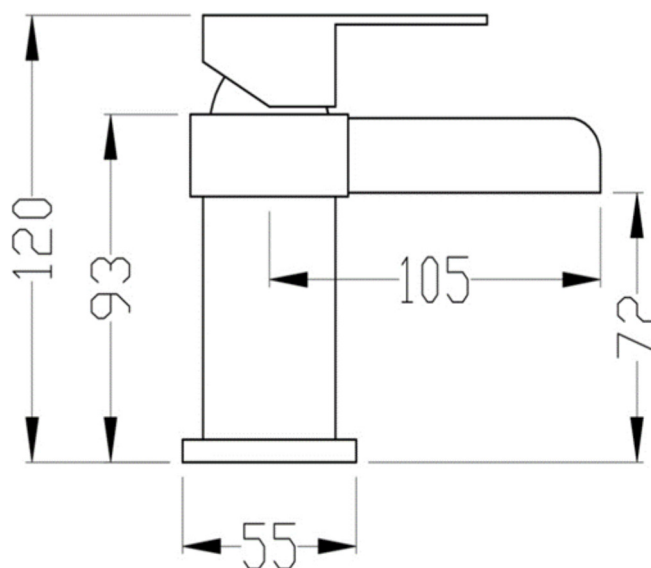

## TAPS & SHOWERING

<b>Construction</b>	Brass Body - CuZn40Pb2, EN CW617N (equivalent to BS CZ122) Zinc alloy Handle
<b>Finishes</b>	Chrome plated to BS EN 248
<b>Product Type</b>	Contemporary
<b>Water Pressure</b>	Min. 0.5 bar, Max. 6.0 bar
<b>Plumbing Systems</b>	Suitable for all plumbing systems
<b>Standards</b>	Complies with BS6920, BS EN200
<b>Certification</b>	-
<b>Cartridge</b>	25mm Ceramic Disc Cartridge
<b>Aerator</b>	Laminar spout
<b>Fitting</b>	UK: M10 x 350mm 1/2" BSP Female Flexi Tails . EU: M10x350mm 3/8" BSP Female Flexi Tails.
<b>Packaging</b>	43 x 30 x 40cm / carton (8 boxes / carton)
<b>Guarantee</b>	10 years against manufacturing faults (excluding serviceable parts).
<b>Additional Information</b>	Supplied with G 1 1/4" sprung waste (UK only)

### Flow Rates (Litres per minute)

System Pressure	0.1 Bar	0.2 Bar	0.3 Bar	0.5 Bar	1.0 Bar	1.5 Bar	2.0 Bar	3.0 Bar	4.0 Bar	5.0 Bar
NI/306/C	1.00	1.70	-	4.20	6.50	8.00	9.50	-	-	-

The information contained on this page was correct at the date of issue. Fitting dimensions are provided as a guide only. Some variation may occur due to manufacturing tolerances.