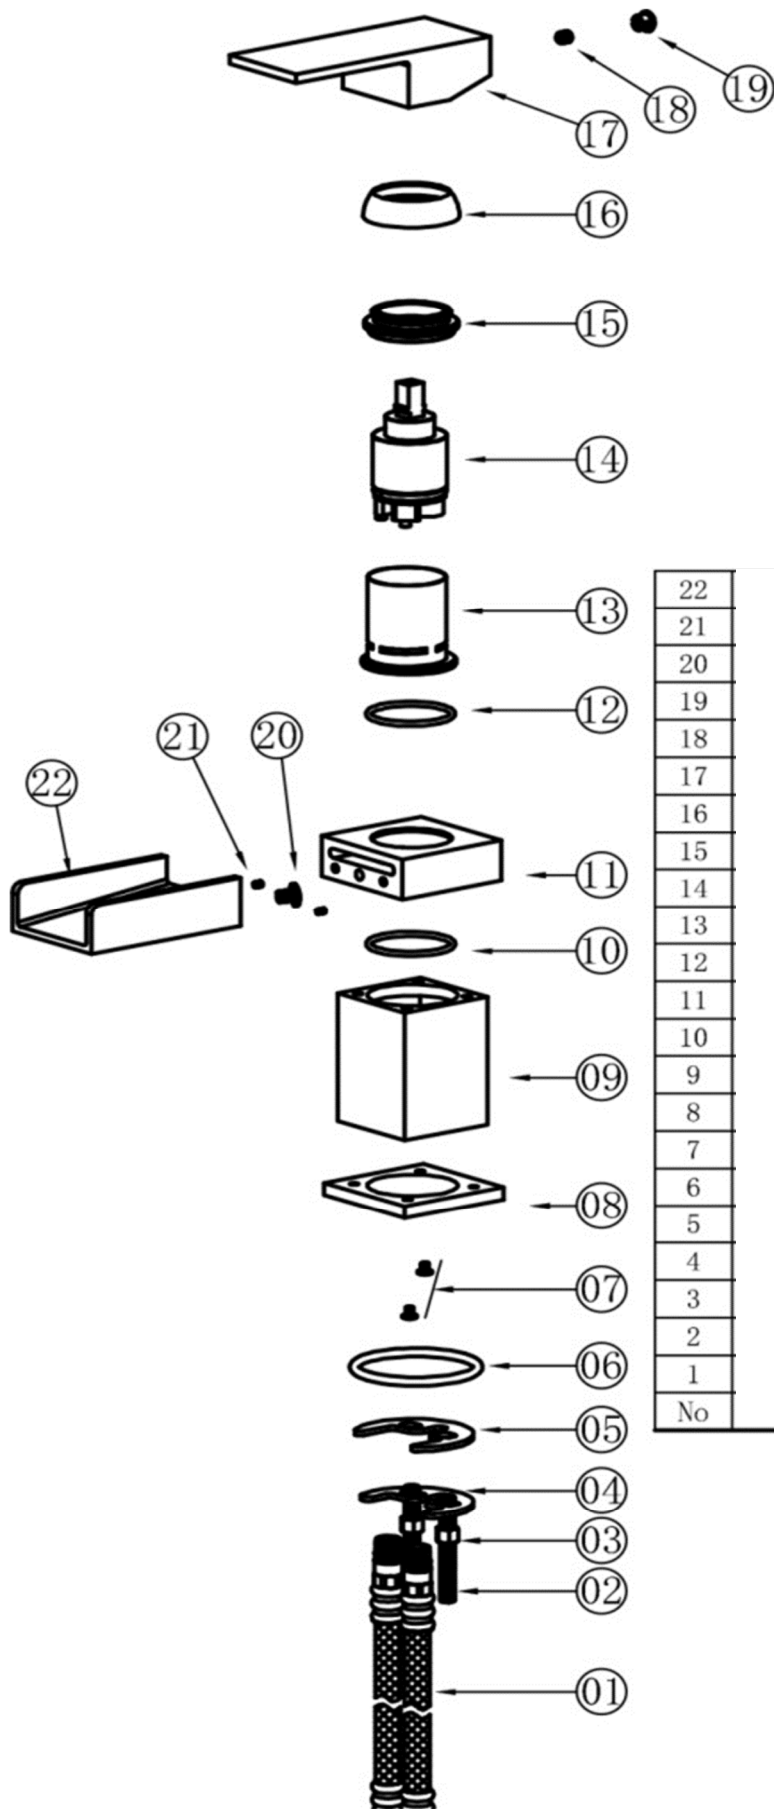

## TAPS & SHOWERING

<b>Construction</b>	Brass Body - CuZn40Pb2, EN CW617N (equivalent to BS CZ122) Zinc alloy Handle
<b>Finishes</b>	Chrome plated to BS EN 248
<b>Product Type</b>	Contemporary
<b>Water Pressure</b>	Min. 0.5 bar, Max. 6.0 bar
<b>Plumbing Systems</b>	Suitable for all plumbing systems
<b>Standards</b>	Complies with BS6920, BS EN200
<b>Certification</b>	-
<b>Cartridge</b>	25mm Ceramic Disc Cartridge
<b>Aerator</b>	Laminar spout
<b>Fitting</b>	UK: M10 x 350mm 1/2" BSP Female Flexi Tails . EU: M10x350mm 3/8" BSP Female Flexi Tails.
<b>Packaging</b>	43 x 30 x 40cm / carton (8 boxes / carton)
<b>Guarantee</b>	10 years against manufacturing faults (excluding serviceable parts).
<b>Additional Information</b>	Supplied with G 1 1/4" sprung waste (UK only)

### Flow Rates (Litres per minute)

System Pressure	0.1 Bar	0.2 Bar	0.3 Bar	0.5 Bar	1.0 Bar	1.5 Bar	2.0 Bar	3.0 Bar	4.0 Bar	5.0 Bar
NI/306/C	1.00	1.70	-	4.20	6.50	8.00	9.50	-	-	-

The information contained on this page was correct at the date of issue. Fitting dimensions are provided as a guide only. Some variation may occur due to manufacturing tolerances.

FOR FURTHER ADVICE PLEASE CONTACT :-

SAGITTARIUS LTD UNIT 1 LOWER VICTORIA STREET—CHADDERTON—OLDHAM—OL9 9TU TEL:0616 6202029

EMAIL:TECHNICAL@SAGITTARIUSTAPS.CO.UK

22	Spout	1
21	Brass pin	2
20	Screw	1
19	Cap	1
18	Grub screw	1
17	Handle	1
16	Chrome collar	1
15	Brass nut	1
14	Cartridge	1
13	Cartridge cover	1
12	O-ring	1
11	Body head	1
10	O-ring	1
9	Body	1
8	Base plate	1
7	Screw	2
6	Rubber seal	1
5	Horseshoe seal	1
4	Horseshoe washer	1
3	Nut	2
2	Threaded bar	2
1	Flexi tails	2
No	Name	Qty