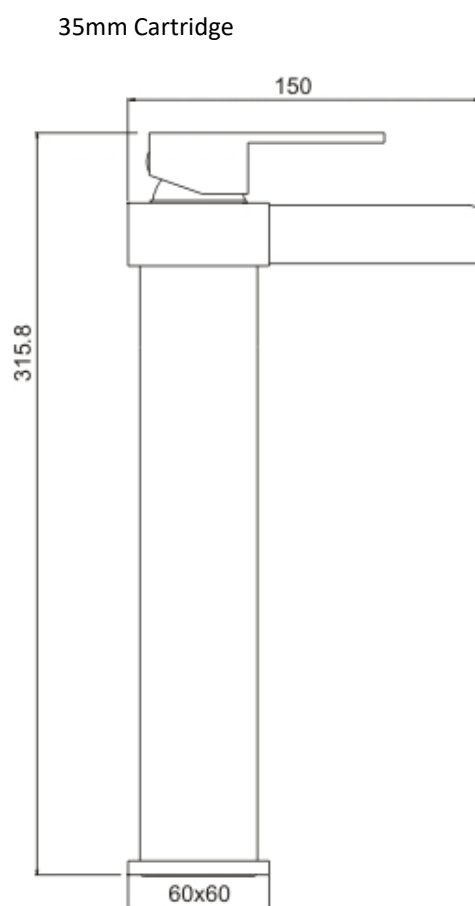

SAGITTARIUS

TAPS & SHOWERING

NICE EXTENDED MONO BASIN

MIXER CHROME

NI/109/C

Flow rate

Pressure	0.1 bar	0.2 bar	0.5 bar	1 bar	1.5 bar	2 bar
Litres per min	3.1	4.5	7.5	11.5	13.8	16.1

The information contained on this page was correct at the date of issue. Fitting dimensions are provided as a guide only. Some variation may occur due to manufacturing tolerances. We pursue a policy of continuing improvement in design and performance of our products and so reserve the right to change specifications without prior notice