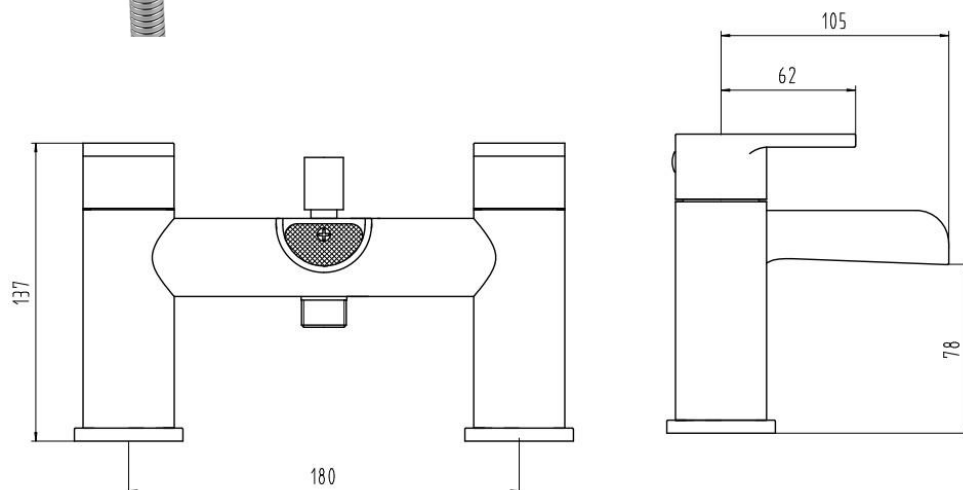

### MT/105/C

<b>Construction</b>	Brass Body
<b>Finishes</b>	Chrome
<b>Product Type</b>	Contemporary
<b>Water Pressure</b>	Min. 0.2 bar, Max. 6.0 bar
<b>Plumbing Systems</b>	Suitable for all plumbing systems
<b>Standards</b>	Complies with BS5412, BS EN200
<b>Certification</b>	Manufactured to comply with WRAS
<b>Cartridge</b>	1/4 Turn 3/4" Ceramic Disc Valves
<b>Fitting</b>	3/4" BSP
<b>Packaging</b>	49.5 x 41.5 x 33cm / carton (8 boxes / carton)
<b>Guarantee</b>	10 years against manufacturing faults (excluding serviceable parts).
<b>Additional Information</b>	Supplied with 1.5m hose, wall bracket and single mode ABS handset