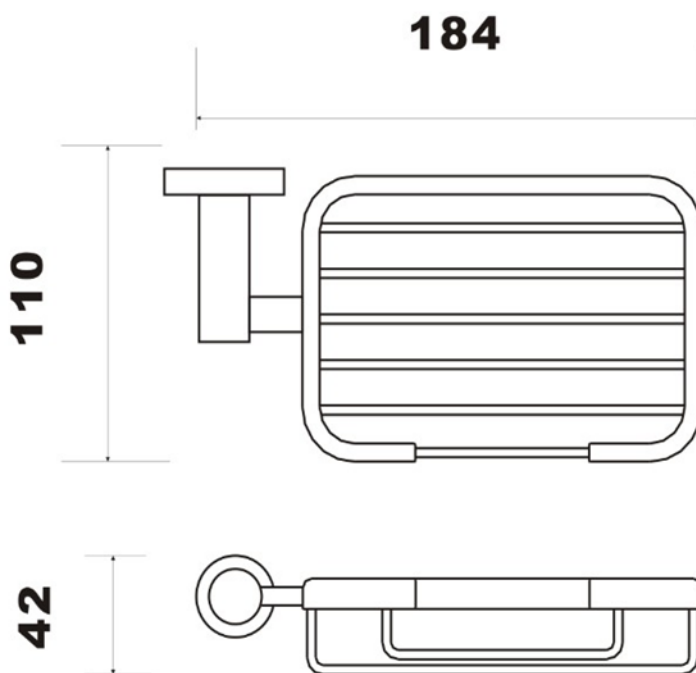

SAGITTARIUS

TAPS & SHOWERING

Construction	Brass
Finishes	Chrome plated
Product Type	Contemporary
Guarantee	10 year against manufacturing faults (excluding Ceramic or Glass parts)

LUCCA WIRE SOAP DISH

LUA/738

The information contained on this page was correct at the date of issue. Fitting dimensions are provided as a guide only. Some variation may occur due to manufacturing tolerances. We pursue a policy of continuing improvement in design and performance of our products and so reserve the right to change specifications without prior notice