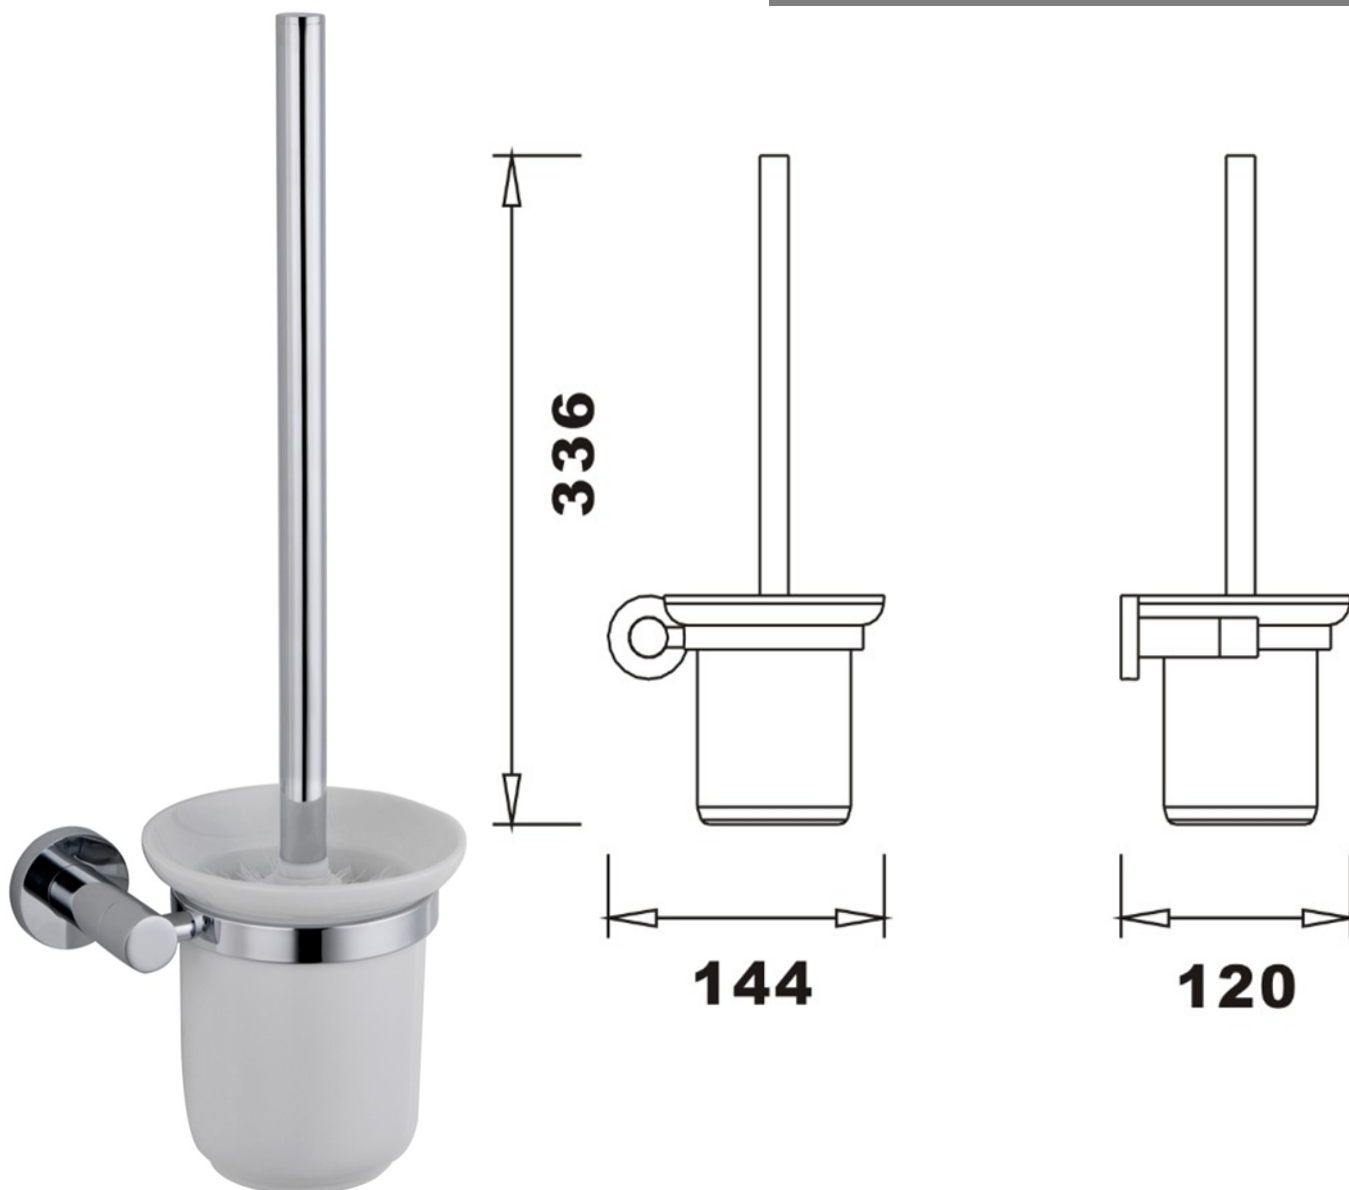

SAGITTARIUS

TAPS & SHOWERING

Construction	Brass & ceramic
Finishes	Chrome plated
Product Type	Contemporary
Guarantee	10 year against manufacturing faults (excluding Ceramic or Glass parts)

LUCCA TOILET BRUSH

HOLDER

LUA/737

The information contained on this page was correct at the date of issue. Fitting dimensions are provided as a guide only. Some variation may occur due to manufacturing tolerances. We pursue a policy of continuing improvement in design and performance of our products and so reserve the right to change specifications without prior notice