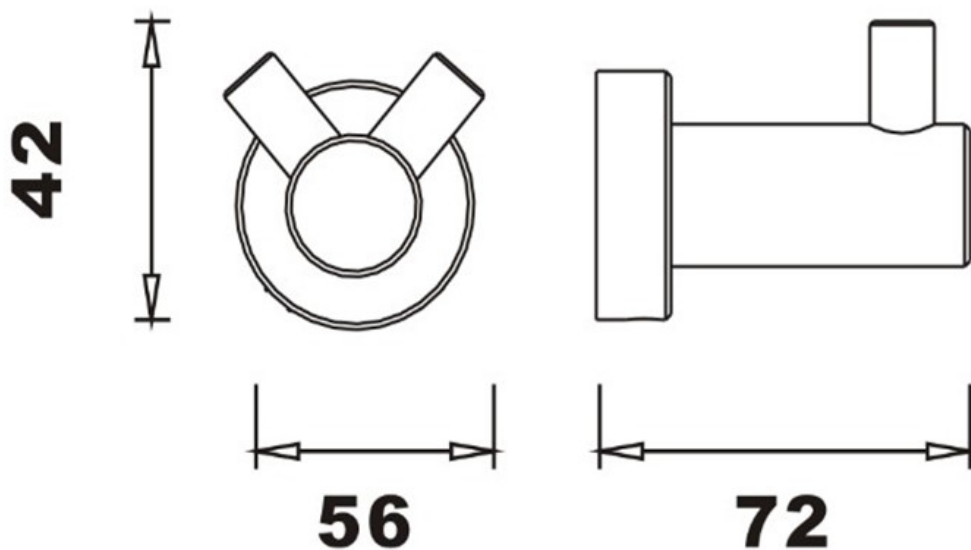

SAGITTARIUS

TAPS & SHOWERING

Construction	Brass, Stainless steel
Finishes	Brushed Brass
Product Type	Contemporary
Guarantee	5 year against manufacturing faults (excluding Ceramic or Glass parts)

LUCCA ROBE HOOK

BRUSHED BRASS

LUA/735/BB

The information contained on this page was correct at the date of issue. Fitting dimensions are provided as a guide only. Some variation may occur due to manufacturing tolerances. We pursue a policy of continuing improvement in design and performance of our products and so reserve the right to change specifications without prior notice