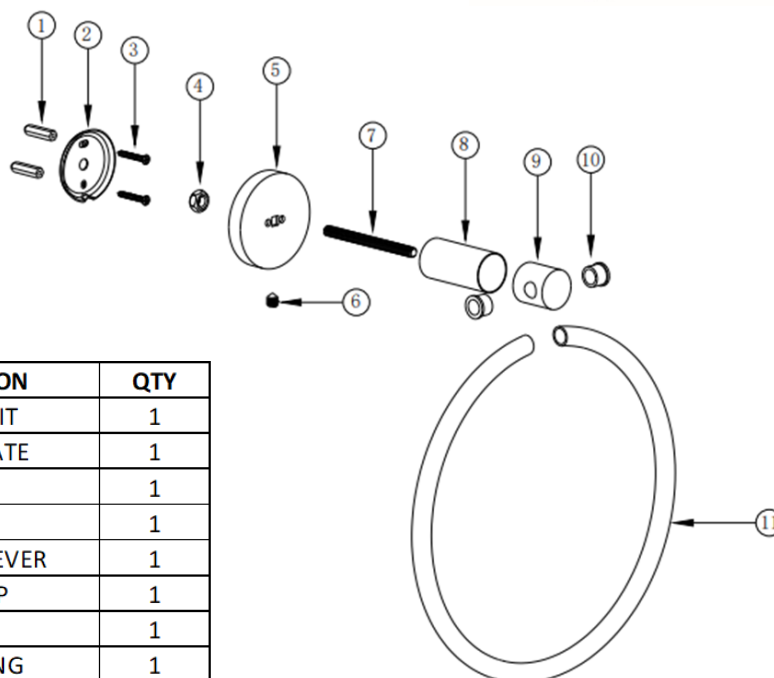

SAGITTARIUS

TAPS & SHOWERING

LUCCA TOWEL RING

LUA/732

Construction Brass, Stainless Steel
Finishes Chrome plated
Product Type Contemporary
Guarantee 5 years against manufacturing faults (excluding Ceramic or Glass parts)

| NO. | DESCRIPTION | QTY |
|-----|-----------------|-----|
| 1-4 | FITTING KIT | 1 |
| 5 | COVER PLATE | 1 |
| 6 | CAP | 1 |
| 7 | SCREW | 1 |
| 8 | EXTENSION LEVER | 1 |
| 9 | LOCK CAP | 1 |
| 10 | CAP | 1 |
| 11 | TOWEL RING | 1 |