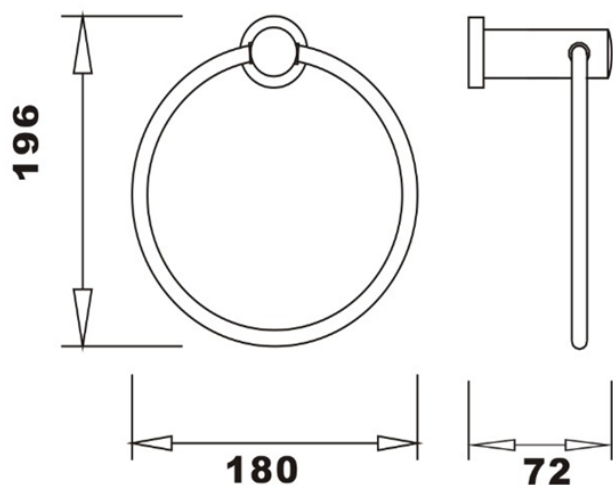

SAGITTARIUS

TAPS & SHOWERING

LUCCA TOWEL RING

LUA/732

Construction Brass, Stainless Steel
Finishes Chrome plated
Product Type Contemporary
Guarantee 5 years against manufacturing faults (excluding Ceramic or Glass parts)

| NO. | DESCRIPTION | QTY |
|-----|-----------------|-----|
| 1-4 | FITTING KIT | 1 |
| 5 | COVER PLATE | 1 |
| 6 | CAP | 1 |
| 7 | SCREW | 1 |
| 8 | EXTENSION LEVER | 1 |
| 9 | LOCK CAP | 1 |
| 10 | CAP | 1 |
| 11 | TOWEL RING | 1 |