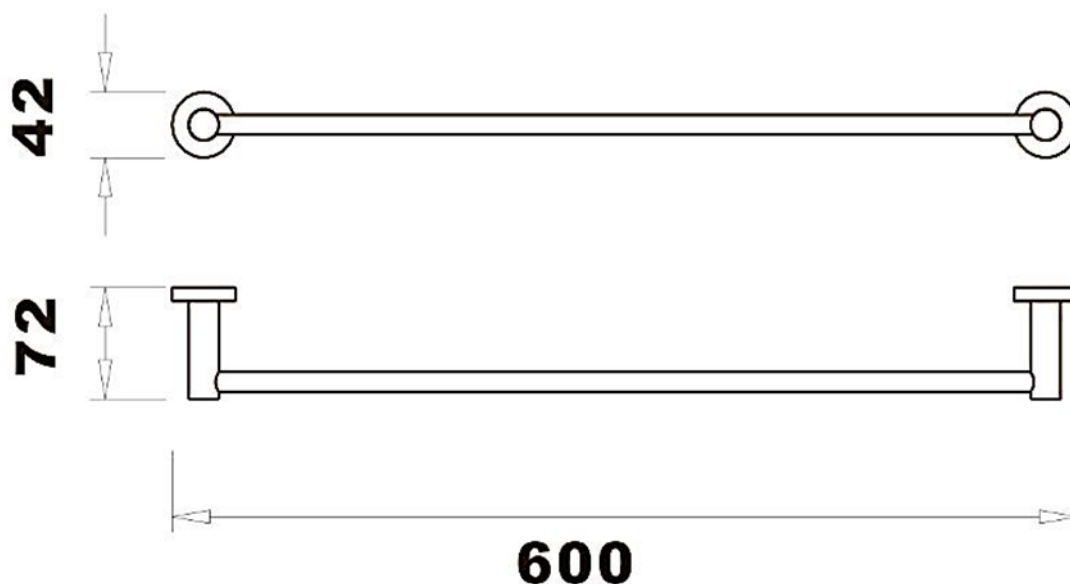

## TAPS & SHOWERING

<b>Construction</b>	Brass
<b>Finishes</b>	Chrome plated
<b>Product Type</b>	Contemporary
<b>Guarantee</b>	5 years against manufacturing faults (excluding Ceramic or Glass parts)

**LUCCA TOWEL RAIL**

**LUA/730**

The information contained on this page was correct at the date of issue. Fitting dimensions are provided as a guide only. Some variation may occur due to manufacturing tolerances. We pursue a policy of continuing improvement in design and performance of our products and so reserve the right to change specifications without prior notice