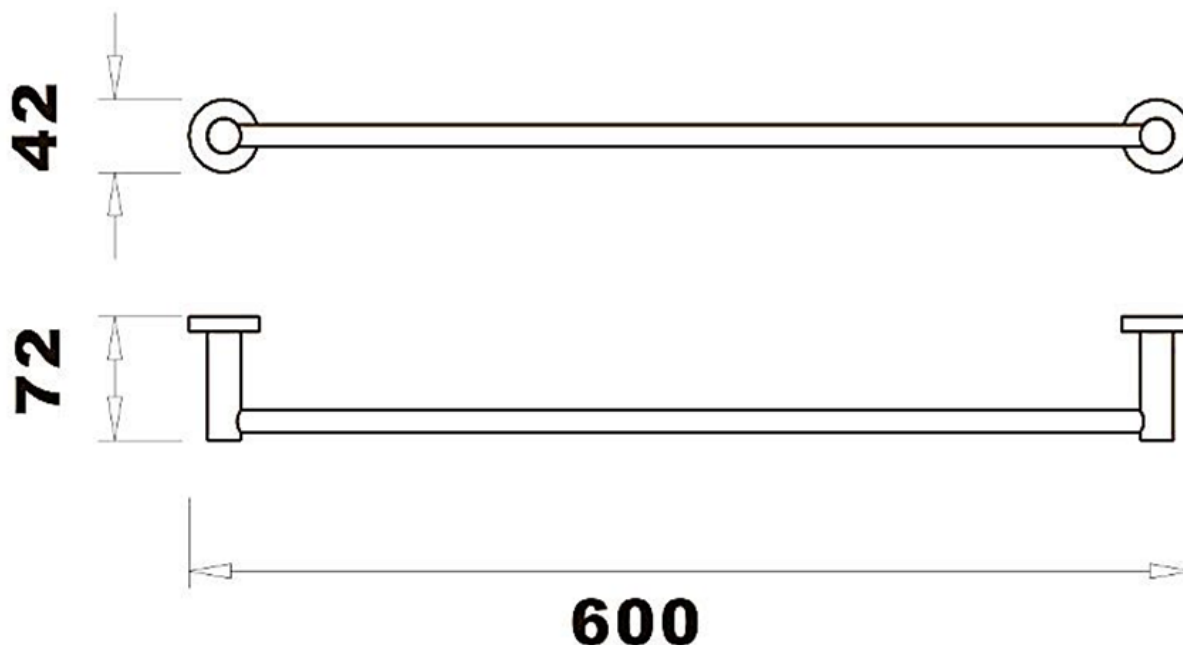

SAGITTARIUS

TAPS & SHOWERING

Construction	Brass, Stainless Steel
Finishes	Brushed Brass
Product Type	Contemporary
Guarantee	5 year against manufacturing faults (excluding Ceramic or Glass parts)

LUCCA TOWEL RAIL

BRUSHED BRASS

LUA/730/BB

The information contained on this page was correct at the date of issue. Fitting dimensions are provided as a guide only. Some variation may occur due to manufacturing tolerances. We pursue a policy of continuing improvement in design and performance of our products and so reserve the right to change specifications without prior notice