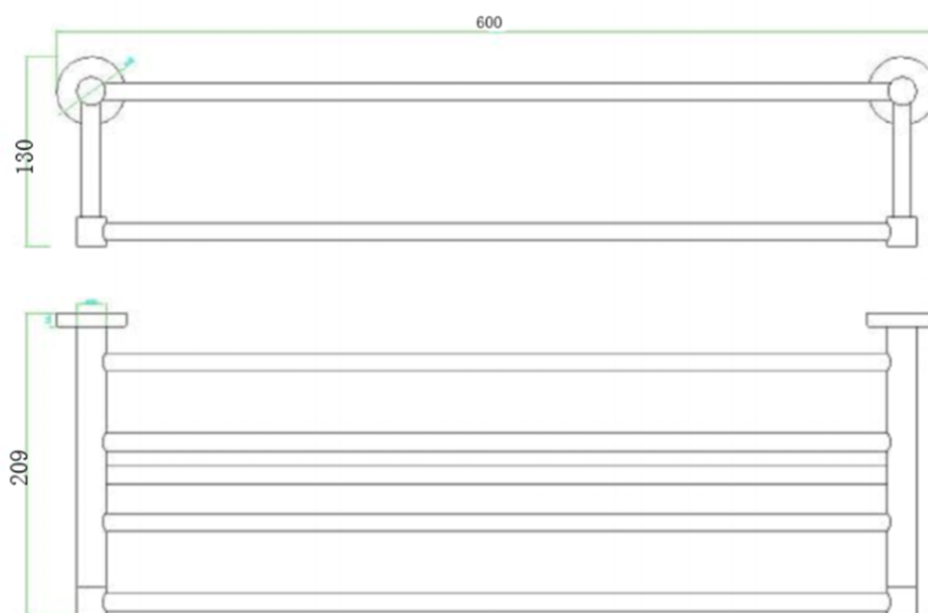

# SAGITTARIUS

**LUCCA HOTEL SHELF**

**LUA/729**

The information contained on this page was correct at the date of issue. Fitting dimensions are provided as a guide only. Some variation may occur due to manufacturing tolerances. We pursue a policy of continuing improvement in design and performance of our products and so reserve the right to change specifications without prior notice