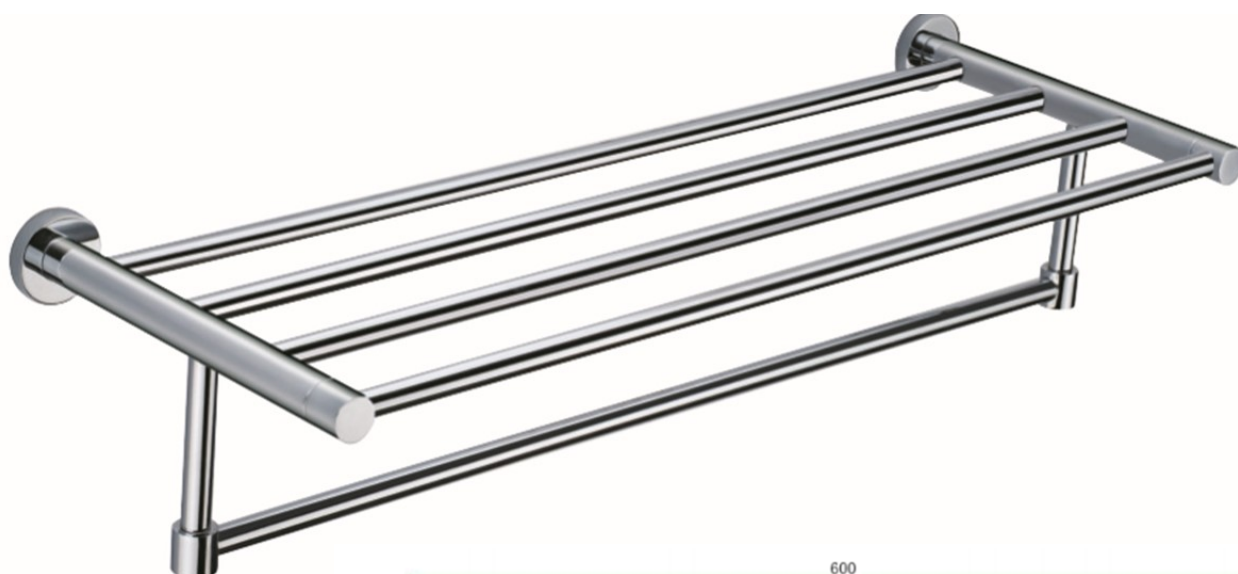

# SAGITTARIUS

## TAPS & SHOWERING

**Construction**  
**Finishes**  
**Product Type**  
**Guarantee**

Brass  
Chrome plated  
Contemporary  
5 year against manu-  
facturing faults  
(excluding Ceramic  
or Glass parts)

**LUCCA HOTEL SHELF**

**LUA/729**

The information contained on this page was correct at the date of issue. Fitting dimensions are provided as a guide only. Some variation may occur due to manufacturing tolerances. We pursue a policy of continuing improvement in design and performance of our products and so reserve the right to change specifications without prior notice