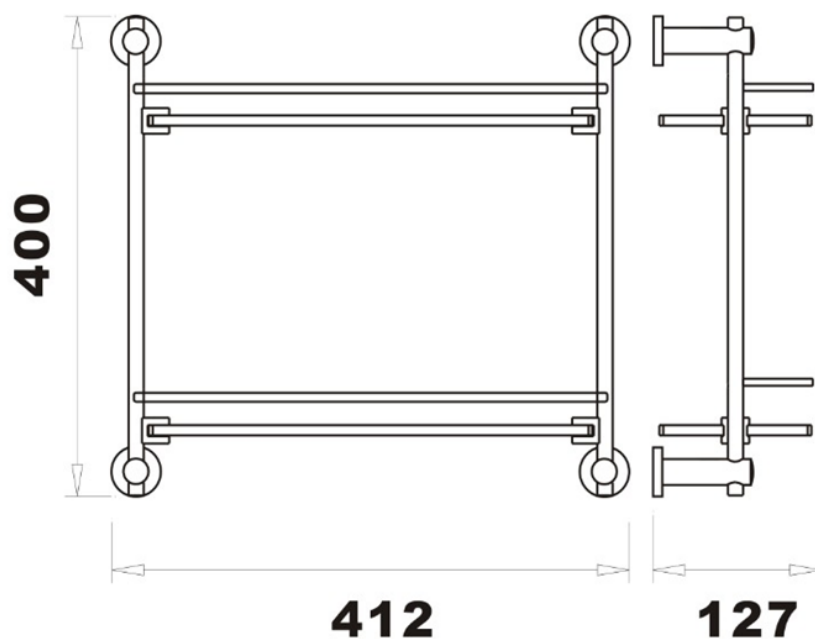

SAGITTARIUS

TAPS & SHOWERING

Construction	Brass & tempered glass
Finishes	Chrome plated
Product Type	Contemporary
Guarantee	5 years against manufacturing faults (excluding Ceramic or Glass parts)

LUCCA DOUBLE GLASS SHELF

MATT BLACK

LUA/728/B

The information contained on this page was correct at the date of issue. Fitting dimensions are provided as a guide only. Some variation may occur due to manufacturing tolerances. We pursue a policy of continuing improvement in design and performance of our products and so reserve the right to change specifications without prior notice