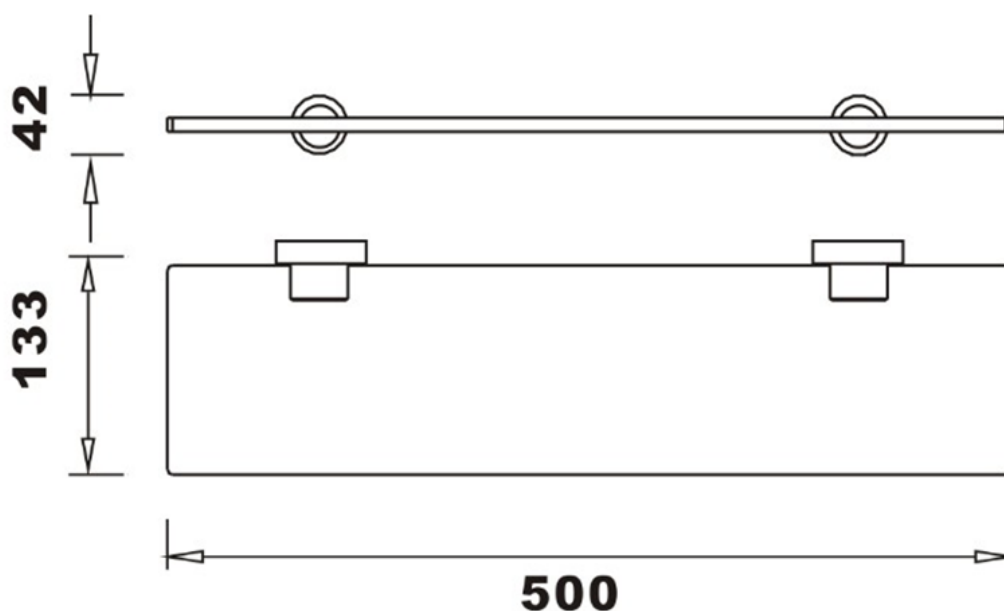

SAGITTARIUS

TAPS & SHOWERING

Construction	Brass & tempered glass
Finishes	Chrome plated
Product Type	Contemporary
Guarantee	5 years against manufacturing faults (excluding Ceramic or Glass parts)

LUCCA GLASS SHELF

LUA/727

The information contained on this page was correct at the date of issue. Fitting dimensions are provided as a guide only. Some variation may occur due to manufacturing tolerances. We pursue a policy of continuing improvement in design and performance of our products and so reserve the right to change specifications without prior notice