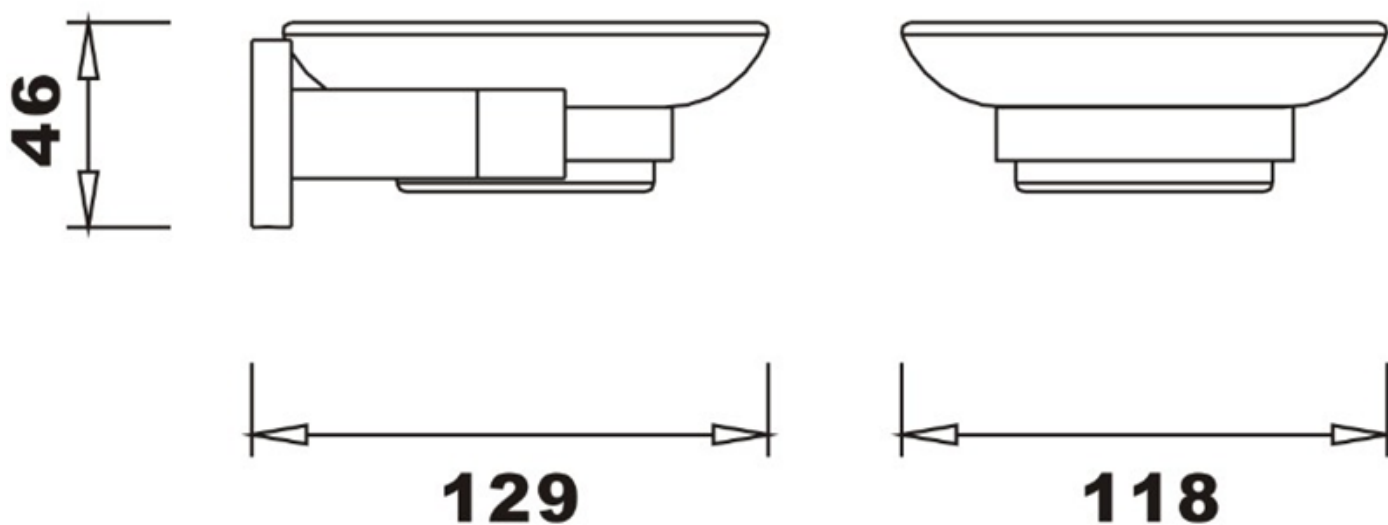

SAGITTARIUS

TAPS & SHOWERING

Construction	Brass & ceramic
Finishes	Chrome plated
Product Type	Contemporary
Guarantee	5 years against manufacturing faults (excluding Ceramic or Glass parts)

LUCCA CERAMIC SOAP DISH
LUA/725