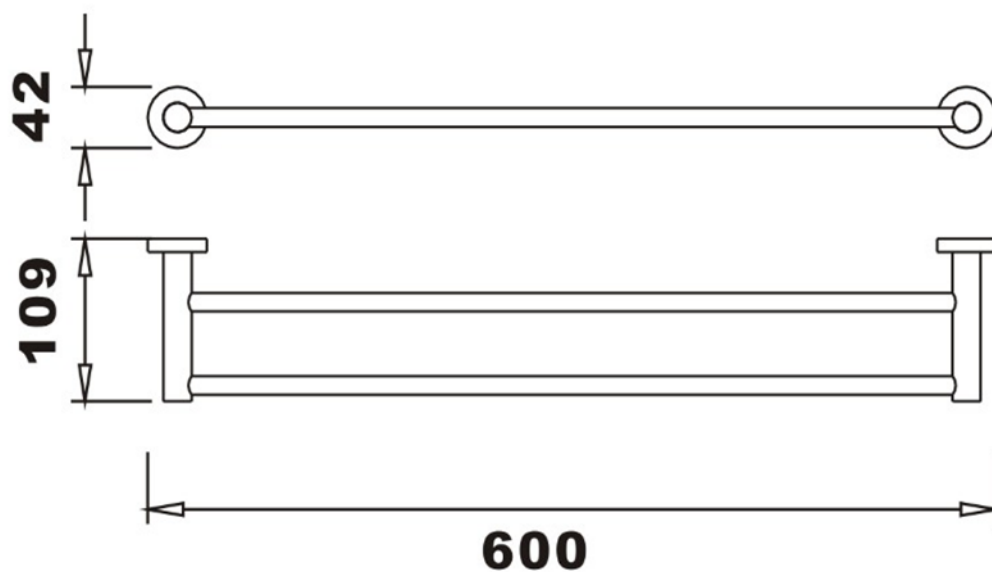

SAGITTARIUS

TAPS & SHOWERING

LUCCA DOUBLE RAIL TOWEL

LUA/724

Construction	Brass
Finishes	Chrome plated
Product Type	Contemporary
Guarantee	10 year against manufacturing faults (excluding Ceramic or Glass parts)