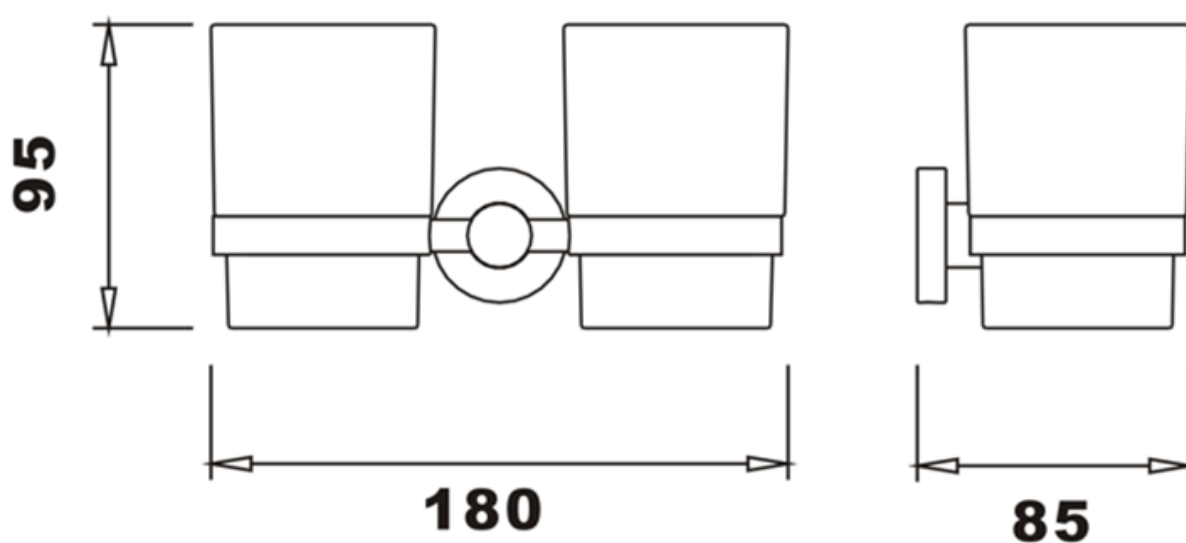

SAGITTARIUS

TAPS & SHOWERING

LUCCA DOUBLE TUMBLER HOLDER LUA/723

Construction	Brass & ceramic
Finishes	Chrome plated
Product Type	Contemporary
Guarantee	10 year against manufacturing faults (excluding Ceramic or Glass parts)