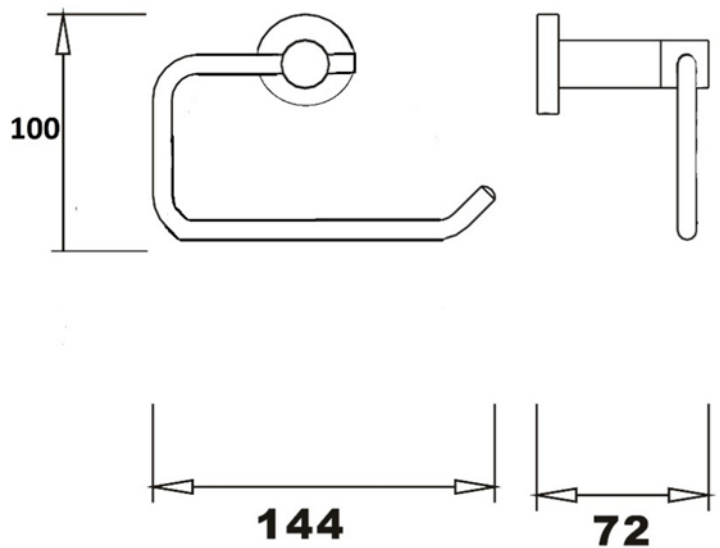

## TAPS & SHOWERING

<b>Construction</b>	Brass, Stainless Steel
<b>Finishes</b>	Chrome plated
<b>Product Type</b>	Contemporary
<b>Guarantee</b>	5 years against manufacturing faults (excluding Ceramic or Glass parts)

### LUCCA TOILET ROLL HOLDER

LUA/720

NO.	DESCRIPTION	QTY
1-4	FITTING KIT	1
5	COVER PLATE	1
6	CAP	1
7	SCREW	1
8	EXTENSION LEVER	1
9	TOILET ROLL HOLDER	1
10	TOWEL RING	1

The information contained on this page was correct at the date of issue. Fitting dimensions are provided as a guide only. Some variation may occur due to manufacturing tolerances. We pursue a policy of continuing improvement in design and performance of our products and so reserve the right to change specifications without prior notice