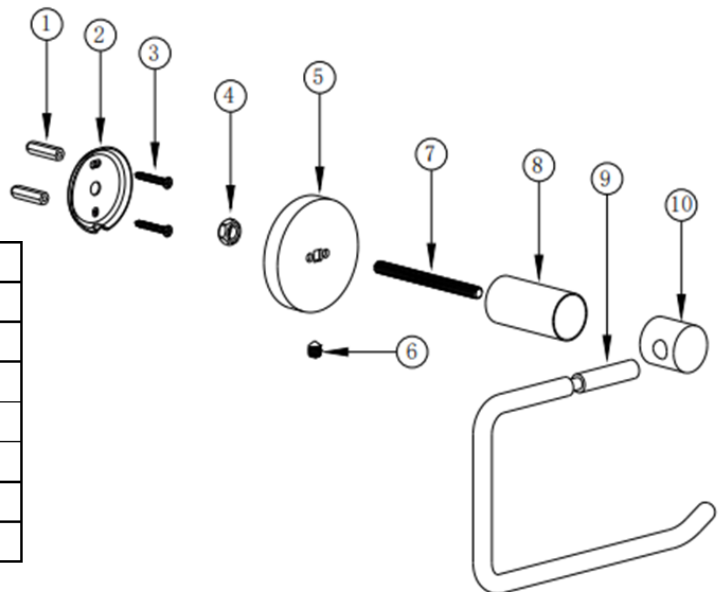

## TAPS & SHOWERING

<b>Construction</b>	Brass, Stainless Steel
<b>Finishes</b>	Chrome plated
<b>Product Type</b>	Contemporary
<b>Guarantee</b>	5 years against manufacturing faults (excluding Ceramic or Glass parts)

### LUCCA TOILET ROLL HOLDER

LUA/720

NO.	DESCRIPTION	QTY
1-4	FITTING KIT	1
5	COVER PLATE	1
6	CAP	1
7	SCREW	1
8	EXTENSION LEVER	1
9	TOILET ROLL HOLDER	1
10	TOWEL RING	1

The information contained on this page was correct at the date of issue. Fitting dimensions are provided as a guide only. Some variation may occur due to manufacturing tolerances. We pursue a policy of continuing improvement in design and performance of our products and so reserve the right to change specifications without prior notice