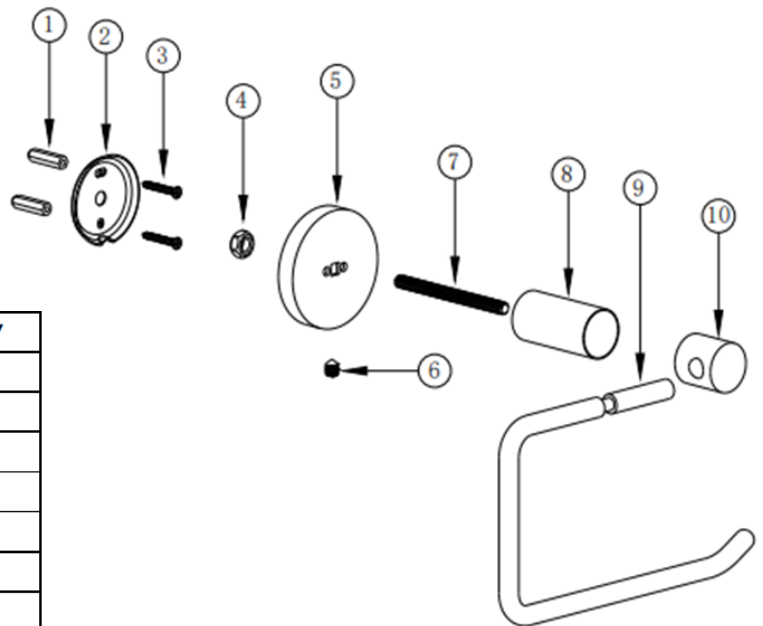

SAGITTARIUS

TAPS & SHOWERING

Construction Brass, Stainless Steel
Finishes Brushed Brass
Product Type Contemporary
Guarantee 5 year against manufacturing faults
 (excluding Ceramic or Glass parts)

LUCCA TOILET ROLL HOLDER

BRUSHED BRASS

LUA/720/BB

NO.	DESCRIPTION	QTY
1-4	FITTING KIT	1
5	COVER PLATE	1
6	CAP	1
7	SCREW	1
8	EXTENSION LEVER	1
9	TOILET ROLL HOLDER	1
10	TOWEL RING	1

The information contained on this page was correct at the date of issue. Fitting dimensions are provided as a guide only. Some variation may occur due to manufacturing tolerances. We pursue a policy of continuing improvement in design and performance of our products and so reserve the right to change specifications without prior notice