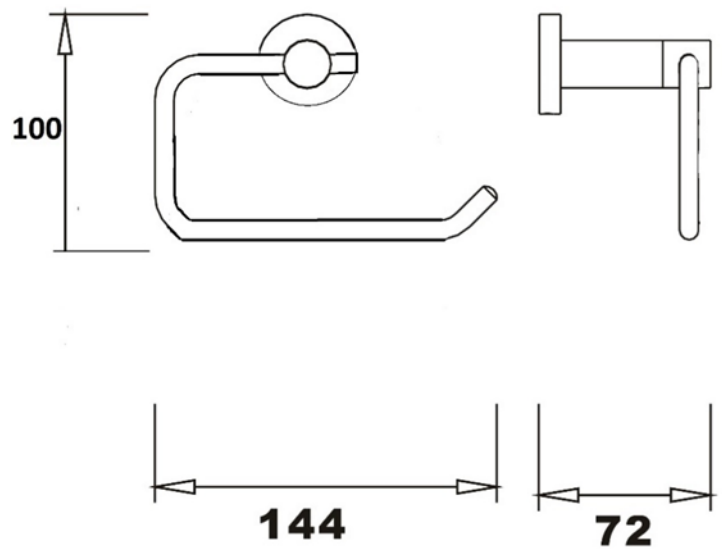

SAGITTARIUS

TAPS & SHOWERING

Construction Brass, Stainless Steel
Finishes Brushed Brass
Product Type Contemporary
Guarantee 5 year against manufacturing faults
 (excluding Ceramic or Glass parts)

LUCCA TOILET ROLL HOLDER

BRUSHED BRASS

LUA/720/BB

NO.	DESCRIPTION	QTY
1-4	FITTING KIT	1
5	COVER PLATE	1
6	CAP	1
7	SCREW	1
8	EXTENSION LEVER	1
9	TOILET ROLL HOLDER	1
10	TOWEL RING	1

The information contained on this page was correct at the date of issue. Fitting dimensions are provided as a guide only. Some variation may occur due to manufacturing tolerances. We pursue a policy of continuing improvement in design and performance of our products and so reserve the right to change specifications without prior notice