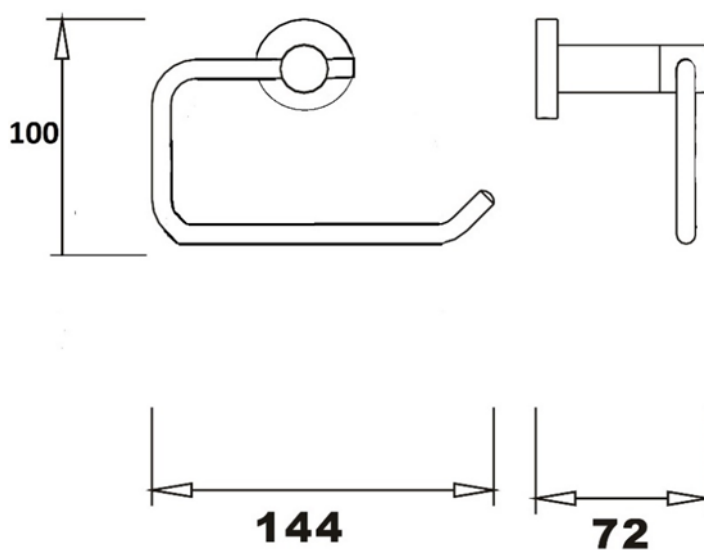

## TAPS & SHOWERING

<b>Construction</b>	Brass
<b>Finishes</b>	Matt Black
<b>Product Type</b>	Contemporary
<b>Guarantee</b>	5 year against manufacturing faults (excluding Ceramic or Glass parts)

**LUCCA TOILET ROLL HOLDER**

**MATT BLACK**

**LUA/720/B**

The information contained on this page was correct at the date of issue. Fitting dimensions are provided as a guide only. Some variation may occur due to manufacturing tolerances. We pursue a policy of continuing improvement in design and performance of our products and so reserve the right to change specifications without prior notice