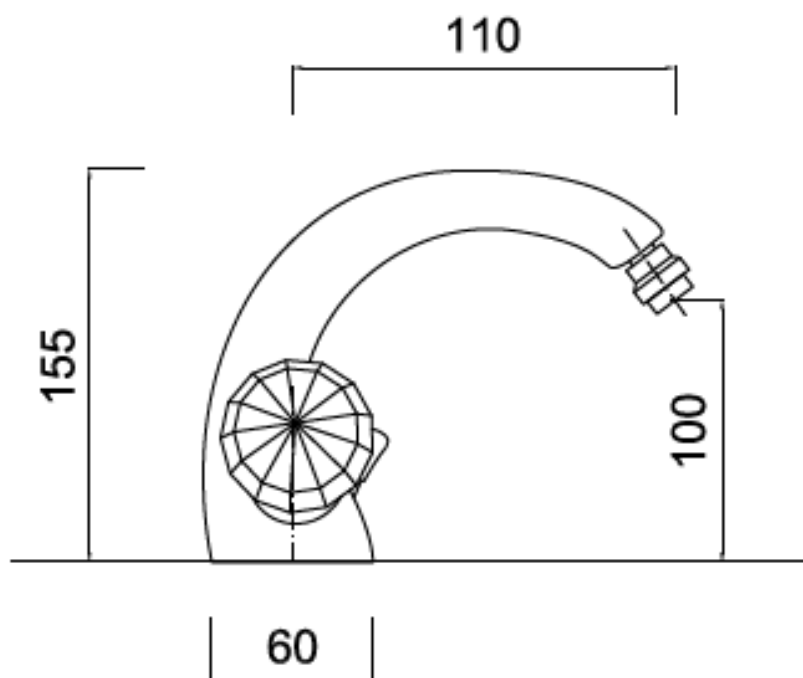

## TAPS & SHOWERING

Liberty Crystal

MONOBLOC BIDET MIXER

LC/108/C

<b>Construction:</b>	Brass Body
<b>Finishes:</b>	Chrome
<b>Water Pressure:</b>	
<b>Plumbing Systems:</b>	Suitable for high pressured and combi boilers
<b>Certificate:</b>	Manufactured to comply with WRAS
<b>Cartridge:</b>	
<b>Fitting:</b>	M10 X 350MM 1/2" BSP Female Flexi Tails
<b>Guarantee:</b>	Guarantee: 10 years against manufacturing faults (excluding serviceable parts) when fitted by a registered plumber
<b>Additional Information:</b>	
<b>Maintenance:</b>	Clean with warm water and a soft cloth. Do not use harsh abrasives or other household cleaning products.