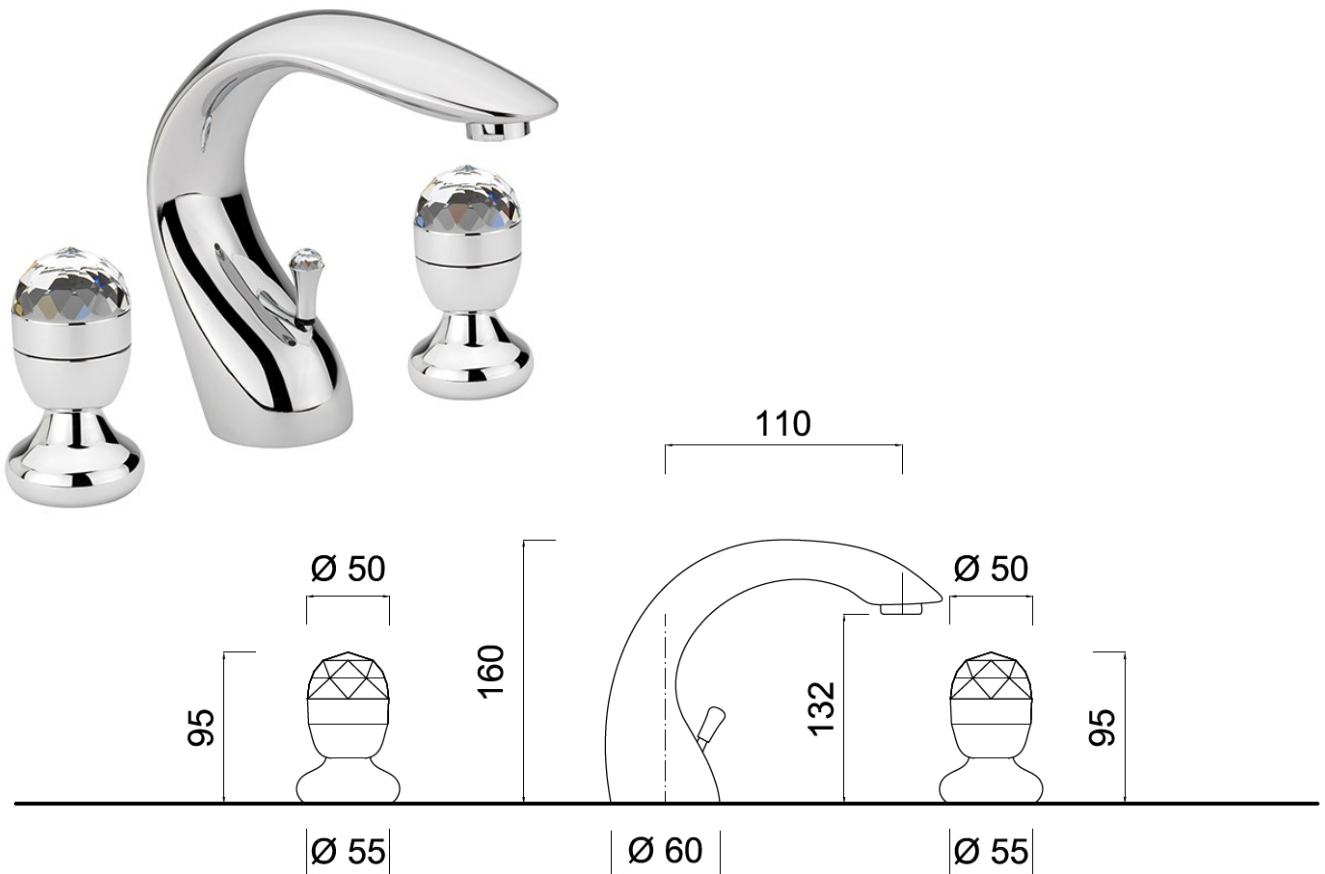

SAGITTARIUS

TAPS & SHOWERING

Construction:	Brass Body	Liberty Crystal 3 HOLE BASIN MIXER LC/107/C
Finishes:	Chrome	
Water Pressure:		
Plumbing Systems:	Suitable for high pressured and combi boilers	
Certificate:	Manufactured to comply with WRAS	
Cartridge:		
Fitting:	M10 X 350MM 1/2" BSP Female Flexi Tails	
Guarantee:	Guarantee: 10 years against manufacturing faults (excluding serviceable parts) when fitted by a registered plumber	
Additional Information:		
Maintenance:	Clean with warm water and a soft cloth. Do not use harsh abrasives or other household cleaning products.	