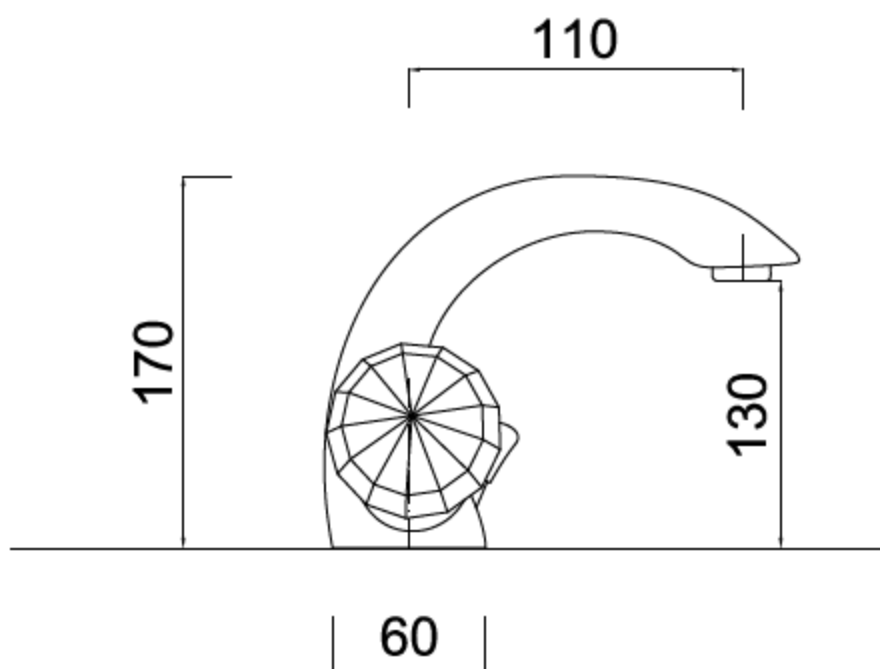

SAGITTARIUS

TAPS & SHOWERING

Liberty Crystal

MONOBLOC BASIN MIXER

LC/106/C

Construction:	Brass Body
Finishes:	Chrome
Water Pressure:	
Plumbing Systems:	Suitable for all plumbing systems
Certificate:	Manufactured to comply with WRAS
Cartridge:	
Fitting:	M10 X 350MM 1/2" BSP Female Flexi Tails
Guarantee:	Guarantee: 10 years against manufacturing faults (excluding serviceable parts) when fitted by a registered plumber
Additional Information:	
Maintenance:	Clean with warm water and a soft cloth. Do not use harsh abrasives or other household cleaning products.