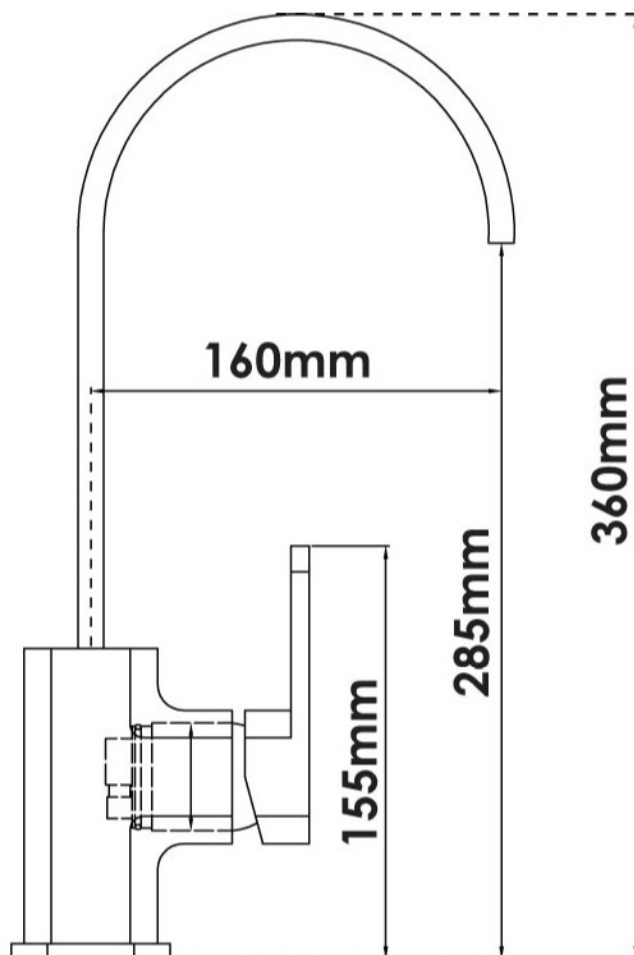

SAGITTARIUS

TAPS & SHOWERING

LANA MONOBLOC SINK

MIXER CHROME

LA/154/C

The information contained on this page was correct at the date of issue. Fitting dimensions are provided as a guide only. Some variation may occur due to manufacturing tolerances. We pursue a policy of continuing improvement in design and performance of our products and so reserve the right to change specifications without prior notice