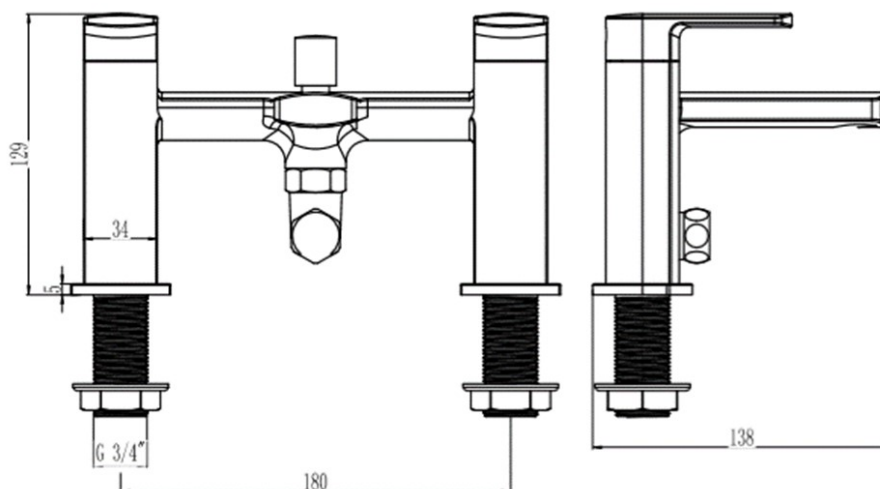

#### Operating Water Pressure

**LOW PRESSURE**  
0.2-0.5 bar

**COMBI BOILER**

**HIGH PRESSURE**  
1.2-1.5+ bar

The information contained on this page was correct at the date of issue. Fitting dimensions are provided as a guide only. Some variation may occur due to manufacturing tolerances. We pursue a policy of continuing improvement in design and performance of our products and so reserve the right to change specifications without prior notice

NO.	PARTS DESCRIPTION	QTY
1	PLASTIC COVER CAP	2
2	S/S HANDLE GRUB SCREW	2
3	ZINC-ALLOY HANDLE	2
4	S/S CROSS HEAD SCREW	2
5	NYLON CONNECTOR	2
6	3/4" CERAMIC HOT CARTRIDGE	1
7	3/4" CERAMIC COLD CARTRIDGE	1
8	BRASS TAP BODY	1
9	ZINC-ALLOY BASE PLATE	2
10	S/S GRUB SCREW	2
11	NBR O-RING	2
12	BRASS 3/4" BSP TAIL	2
13	RUBBER BASE PLATE WASHER	2
14	RUBBER LOCK NUT WASHER	2
15	PLASTIC LOCK NUT	2
16	ZINC-ALLOY DIVERTER CAP	1
17	BRASS DIVERTER CONNECTOR	1
18	NBR DIVERTER O-RING	1
19	S/STEEL DIVERTER SPRING	1
20	NBR DIVERTER ROD O-RING	2
21	BRASS DIVERTER ROD	1
22	NBR DIVERTER DISC	1
23	NBR OUTLET O-RING	1
24	BRASS OUTLET CONNECTOR	1
25	RUBBER OUTLET WASHER	1
26	BRASS CONNECTOR	1
27	NBR CONNECTOR O-RING	1
28	BRASS LOCK NUT	1
29	BRASS OUTLET ELBOW	1
30	NBR AERATOR WASHER	1
31	24*1 ABS AERATOR	1