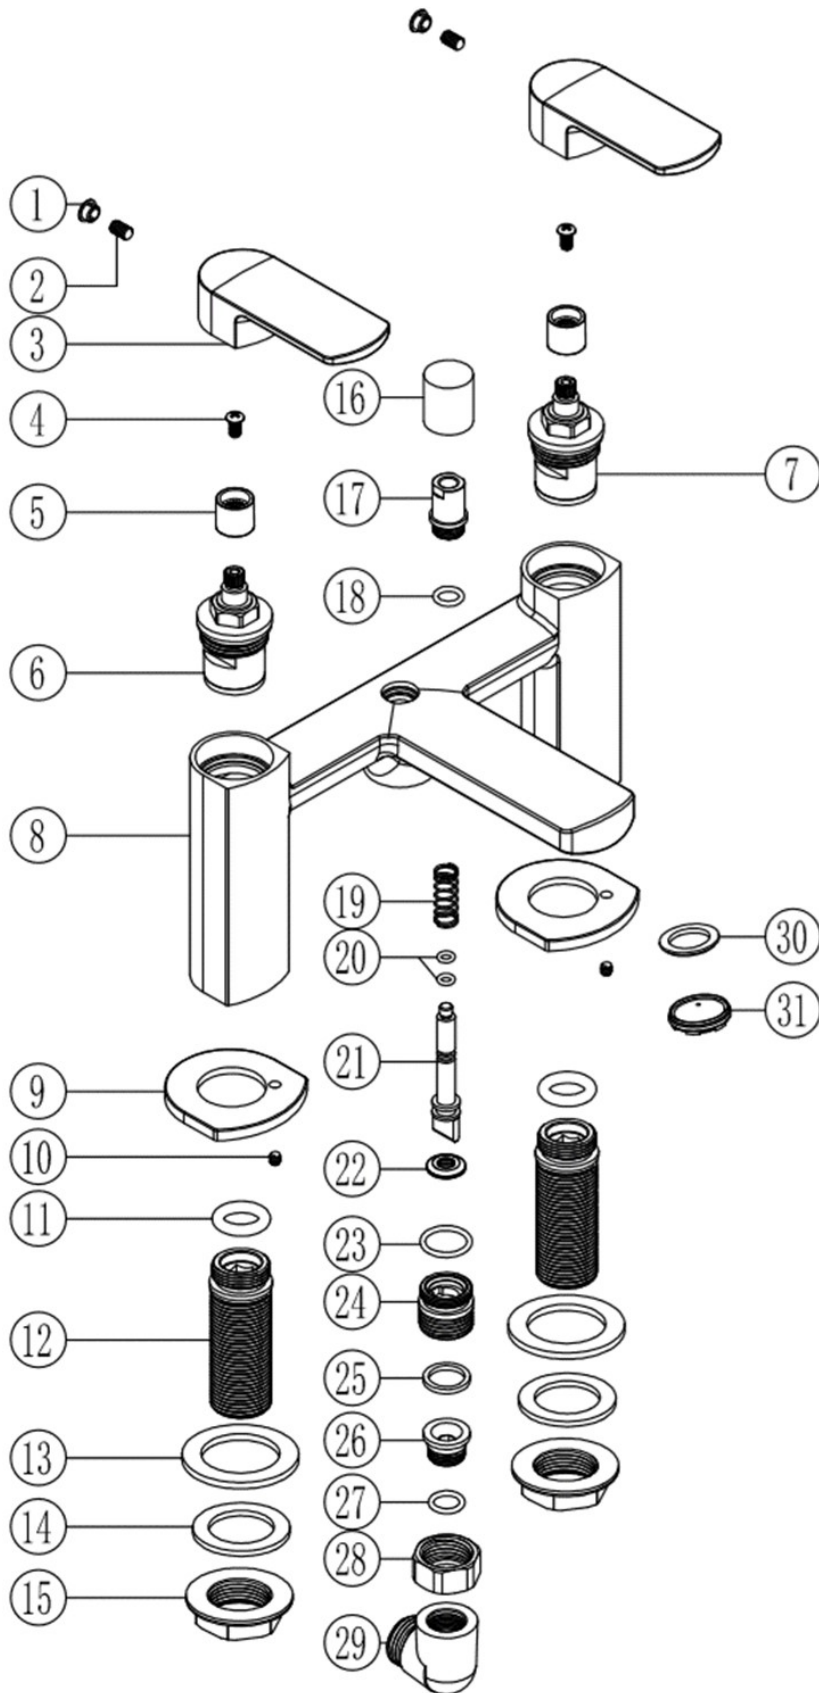

## TAPS & SHOWERING

<b>Construction</b>	Brass Body,Zinc-alloy Handles & Base plates
<b>Finishes</b>	Chrome plated to BS EN 248
<b>Product Type</b>	Contemporary
<b>Water Pressure Tested Between Standards</b>	Min. 0.2 bar (Handset) 0.5 bar (Spout), Max. 6.0 bar Complies with BS5412, BS EN200
<b>Cartridge</b>	1/4 Turn 3/4" Ceramic disc valves
<b>Aerator</b>	M24*1 ABS Spout aerator
<b>Fitting</b>	Brass G3/4" BSP tails (Hot & Cold)
<b>Guarantee</b>	10 years against manufacturing faults (excluding serviceable parts)
<b>Additional Information</b>	Supplied with Chrome , Stainless steel , double interlock 1.5m hose , chrome single mode ABS handset & wall mounted holder

### LATINO BATH SHOWER MIXER LA/105

#### Operating Water Pressure

**LOW PRESSURE**  
0.2-0.5 bar

**COMBI BOILER**

**HIGH PRESSURE**  
1.2-1.5+ bar

The information contained on this page was correct at the date of issue. Fitting dimensions are provided as a guide only. Some variation may occur due to manufacturing tolerances. We pursue a policy of continuing improvement in design and performance of our products and so reserve the right to change specifications without prior notice

NO.	PARTS DESCRIPTION	QTY
1	PLASTIC COVER CAP	2
2	S/S HANDLE GRUB SCREW	2
3	ZINC-ALLOY HANDLE	2
4	S/S CROSS HEAD SCREW	2
5	NYLON CONNECTOR	2
6	3/4" CERAMIC HOT CARTRIDGE	1
7	3/4" CERAMIC COLD CARTRIDGE	1
8	BRASS TAP BODY	1
9	ZINC-ALLOY BASE PLATE	2
10	S/S GRUB SCREW	2
11	NBR O-RING	2
12	BRASS 3/4" BSP TAIL	2
13	RUBBER BASE PLATE WASHER	2
14	RUBBER LOCK NUT WASHER	2
15	PLASTIC LOCK NUT	2
16	ZINC-ALLOY DIVERTER CAP	1
17	BRASS DIVERTER CONNECTOR	1
18	NBR DIVERTER O-RING	1
19	S/STEEL DIVERTER SPRING	1
20	NBR DIVERTER ROD O-RING	2
21	BRASS DIVERTER ROD	1
22	NBR DIVERTER DISC	1
23	NBR OUTLET O-RING	1
24	BRASS OUTLET CONNECTOR	1
25	RUBBER OUTLET WASHER	1
26	BRASS CONNECTOR	1
27	NBR CONNECTOR O-RING	1
28	BRASS LOCK NUT	1
29	BRASS OUTLET ELBOW	1
30	NBR AERATOR WASHER	1
31	24*1 ABS AERATOR	1