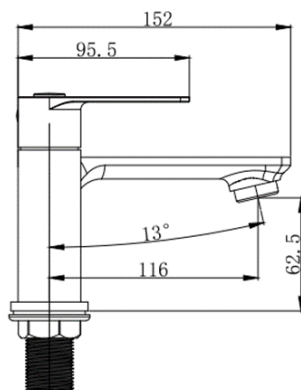

Fitting G3/4" BSP Tails

Guarantee 5 years against manufacturing faults (excluding serviceable parts)

Additional Information Supplied with shower hose, handset and holder

KVELL BRUSHED BRASS DECK MOUNTED BATH SHOWER MIXER KV/105/BB

Operating Water Pressure

LOW PRESSURE
0.2-0.5 bar

COMBI BOILER

HIGH PRESSURE
1.2-1.5+ bar

The information contained on this page was correct at the date of issue. Fitting dimensions are provided as a guide only. Some variation may occur due to manufacturing tolerances. We pursue a policy of continuing improvement in design and performance of our products and so reserve the right to change specifications without prior notice

FOR FURTHER ADVICE PLEASE CONTACT :-

SAGITTARIUS LTD UNIT 1 LOWER VICTORIA STREET—CHADDERTON—OLDHAM—OL9 9TU TEL:0616 6202029

EMAIL:TECHNICAL@SAGITTARIUSTAPS.CO.UK

Flow Rates (Litres per minute)

System Pressure	0.1 Bar	0.2 Bar	0.3 Bar	0.5 Bar	1.0 Bar	1.5 Bar	2.0 Bar	3.0 Bar	4.0 Bar	5.0 Bar
Spout	9.0	-	14.6	18.5	26.2	-	37.8	45.6	52.4	58.3
Handset	11.5	-	18.1	23.3	32.9	-	48.8	60.0	-	-

NO	DESCRIPTION	QTY
1	Handset	1
2	Handset Holder	1
3	Hose	1
4	Fitting Nut	2
5	Washer	2
6	BSP Tail	2
7	O-Ring	2
8	O-Ring	2
9	Base Plate	2
11	G3/4 Cold cartridge	1
12	Cartridge Nut	2
13	Screw	2
14	Handle	2
15	Indice cap	2
16	Diverter Handle	1
17	Screw	2
18	Diverter connector	1
19	O-Ring	1
20	Spring	1
21	O-Ring	2
22	Diverter lever	1
23	Brass Body	1
24	O-Ring	1
25	Hose Connector	1
26	Aerator	1
27	Aerator Cover	1
28	G3/4 Hot cartridge	1
29	disc	1