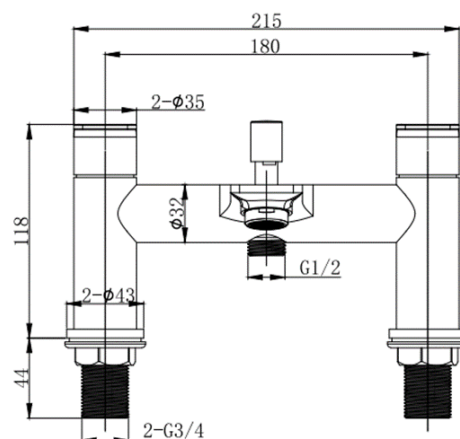

Fitting G3/4" BSP Tails

Guarantee 5 years against manufacturing faults (excluding serviceable parts)

Additional Information Supplied with shower hose, handset and holder

KVELL BRUSHED BRASS DECK MOUNTED BATH SHOWER MIXER KV/105/BB

Operating Water Pressure

LOW PRESSURE
0.2-0.5 bar

COMBI BOILER

HIGH PRESSURE
1.2-1.5+ bar

The information contained on this page was correct at the date of issue. Fitting dimensions are provided as a guide only. Some variation may occur due to manufacturing tolerances. We pursue a policy of continuing improvement in design and performance of our products and so reserve the right to change specifications without prior notice

NO	DESCRIPTION	QTY
1	Handset	1
2	Handset Holder	1
3	Hose	1
4	Fitting Nut	2
5	Washer	2
6	BSP Tail	2
7	O-Ring	2
8	O-Ring	2
9	Base Plate	2
11	G3/4 Cold cartridge	1
12	Cartridge Nut	2
13	Screw	2
14	Handle	2
15	Indice cap	2
16	Diverter Handle	1
17	Screw	2
18	Diverter connector	1
19	O-Ring	1
20	Spring	1
21	O-Ring	2
22	Diverter lever	1
23	Brass Body	1
24	O-Ring	1
25	Hose Connector	1
26	Aerator	1
27	Aerator Cover	1
28	G3/4 Hot cartridge	1
29	disc	1