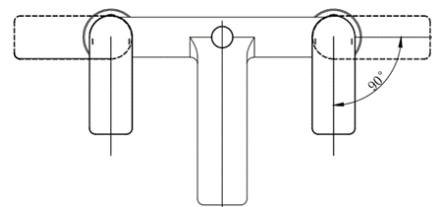

Fitting G3/4" BSP Tails

Guarantee 5 years against manufacturing faults (excluding serviceable parts)

Additional Information Supplied with shower hose, handset and holder

KVELL BRUSHED BRASS DECK MOUNTED BATH SHOWER MIXER KV/105/BB

Operating Water Pressure

LOW PRESSURE
0.2-0.5 bar

COMBI BOILER

HIGH PRESSURE
1.2-1.5+ bar

The information contained on this page was correct at the date of issue. Fitting dimensions are provided as a guide only. Some variation may occur due to manufacturing tolerances. We pursue a policy of continuing improvement in design and performance of our products and so reserve the right to change specifications without prior notice

FOR FURTHER ADVICE PLEASE CONTACT :-

SAGITTARIUS LTD UNIT 1 LOWER VICTORIA STREET—CHADDERTON—OLDHAM—OL9 9TU TEL:0616 6202029

EMAIL:TECHNICAL@SAGITTARIUSTAPS.CO.UK

Flow Rates (Litres per minute)

System Pressure	0.1 Bar	0.2 Bar	0.3 Bar	0.5 Bar	1.0 Bar	1.5 Bar	2.0 Bar	3.0 Bar	4.0 Bar	5.0 Bar
Spout	9.0	-	14.6	18.5	26.2	-	37.8	45.6	52.4	58.3
Handset	11.5	-	18.1	23.3	32.9	-	48.8	60.0	-	-

NO	DESCRIPTION	QTY
1	Handset	1
2	Handset Holder	1
3	Hose	1
4	Fitting Nut	2
5	Washer	2
6	BSP Tail	2
7	O-Ring	2
8	O-Ring	2
9	Base Plate	2
11	G3/4 Cold cartridge	1
12	Cartridge Nut	2
13	Screw	2
14	Handle	2
15	Indice cap	2
16	Diverter Handle	1
17	Screw	2
18	Diverter connector	1
19	O-Ring	1
20	Spring	1
21	O-Ring	2
22	Diverter lever	1
23	Brass Body	1
24	O-Ring	1
25	Hose Connector	1
26	Aerator	1
27	Aerator Cover	1
28	G3/4 Hot cartridge	1
29	disc	1