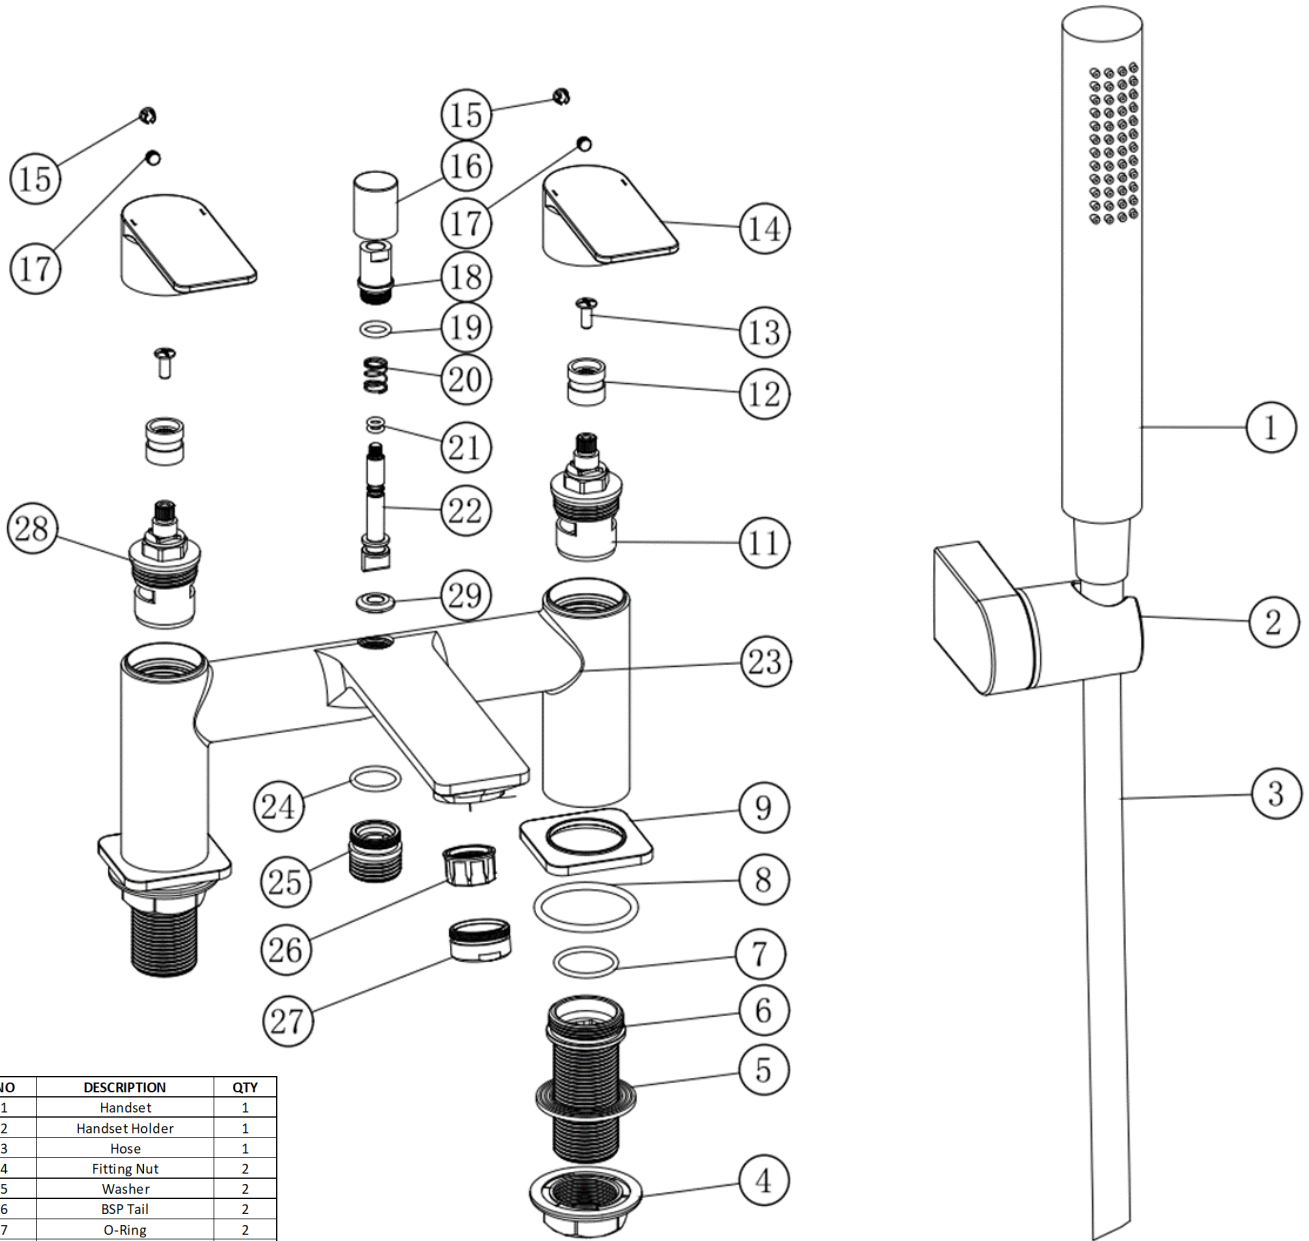

Fitting G3/4" BSP Tails

Guarantee 5 years against manufacturing faults (excluding serviceable parts)

Additional Information Supplied with shower hose, handset and holder

KVELL BRUSHED BRASS DECK MOUNTED BATH SHOWER MIXER KV/105/BB

Operating Water Pressure

LOW PRESSURE
0.2-0.5 bar

COMBI BOILER

HIGH PRESSURE
1.2-1.5+ bar

The information contained on this page was correct at the date of issue. Fitting dimensions are provided as a guide only. Some variation may occur due to manufacturing tolerances. We pursue a policy of continuing improvement in design and performance of our products and so reserve the right to change specifications without prior notice

FOR FURTHER ADVICE PLEASE CONTACT :-

SAGITTARIUS LTD UNIT 1 LOWER VICTORIA STREET—CHADDERTON—OLDHAM—OL9 9TU TEL:0616 6202029

EMAIL:TECHNICAL@SAGITTARIUSTAPS.CO.UK

Flow Rates (Litres per minute)

System Pressure	0.1 Bar	0.2 Bar	0.3 Bar	0.5 Bar	1.0 Bar	1.5 Bar	2.0 Bar	3.0 Bar	4.0 Bar	5.0 Bar
Spout	9.0	-	14.6	18.5	26.2	-	37.8	45.6	52.4	58.3
Handset	11.5	-	18.1	23.3	32.9	-	48.8	60.0	-	-

NO	DESCRIPTION	QTY
1	Handset	1
2	Handset Holder	1
3	Hose	1
4	Fitting Nut	2
5	Washer	2
6	BSP Tail	2
7	O-Ring	2
8	O-Ring	2
9	Base Plate	2
11	G3/4 Cold cartridge	1
12	Cartridge Nut	2
13	Screw	2
14	Handle	2
15	Indice cap	2
16	Diverter Handle	1
17	Screw	2
18	Diverter connector	1
19	O-Ring	1
20	Spring	1
21	O-Ring	2
22	Diverter lever	1
23	Brass Body	1
24	O-Ring	1
25	Hose Connector	1
26	Aerator	1
27	Aerator Cover	1
28	G3/4 Hot cartridge	1
29	disc	1