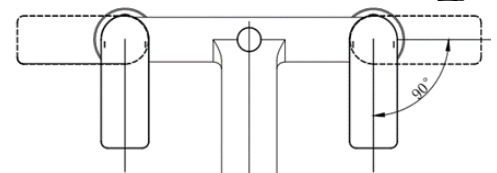

SAGITTARIUS

TAPS & SHOWERING

Construction Brass Body; Zinc-alloy Handle

Finishes Matt Black

Product Type Contemporary

Water Pressure Tested Between Min. 0.2 bar, Max. 5.0 bar

Cartridge Ceramic Disc Valves

Fitting G3/4" BSP Tails

Guarantee 5 years against manufacturing faults (excluding serviceable parts)

Additional Information Supplied with shower hose, handset and holder

KVELL MATT BLACK DECK MOUNTED BATH SHOWER MIXER KV/105/B