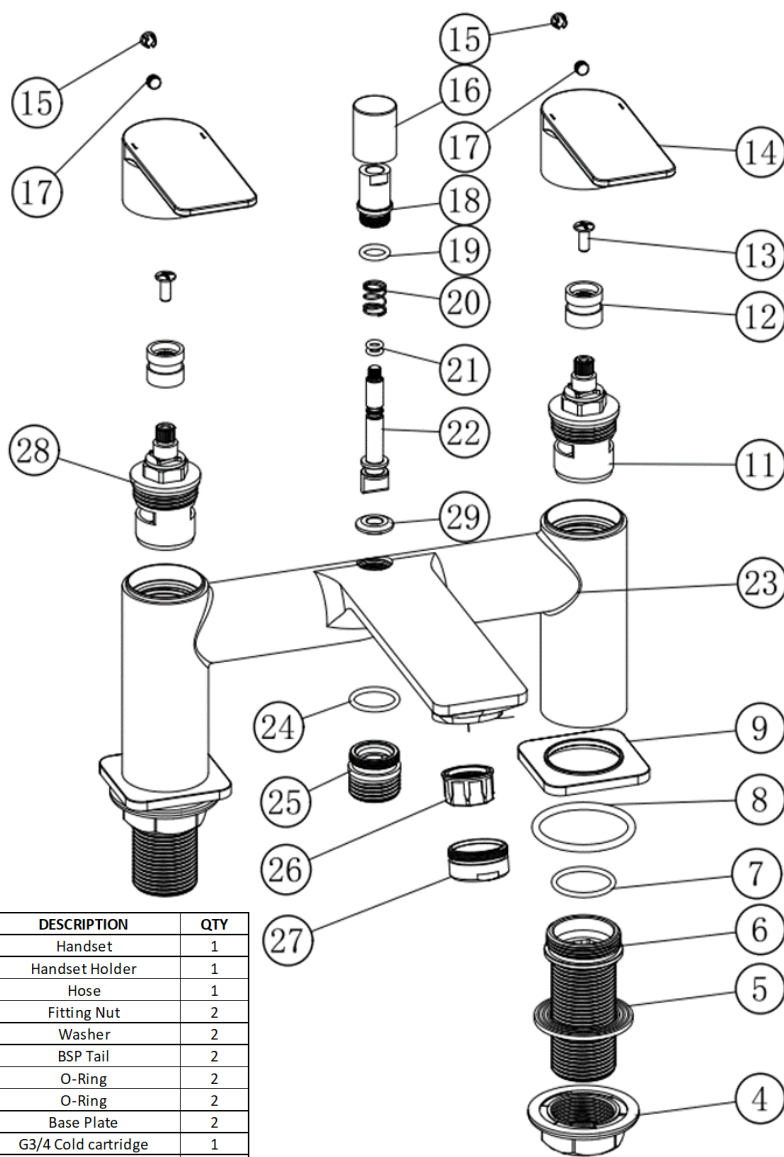

Operating Water Pressure

LOW PRESSURE
0.2 - 0.5 bar

COMBI BOILER

HIGH PRESSURE
1.2 - 1.5+ bar

The information contained on this page was correct at the date of issue. Fitting dimensions are provided as a guide only. Some variation may occur due to manufacturing tolerances. We pursue a policy of continuing improvement in design and performance of our products and so reserve the right to change specifications without prior notice

FOR FURTHER ADVICE PLEASE CONTACT :-

SAGITTARIUS LTD UNIT 1 LOWER VICTORIA STREET—CHADDERTON—OLDHAM—OL9 9TU TEL:0616 6202029

EMAIL:TECHNICAL@SAGITTARIUSTAPS.CO.UK

Flow Rates (Litres per minute)

System Pressure	0.1 Bar	0.2 Bar	0.3 Bar	0.5 Bar	1.0 Bar	1.5 Bar	2.0 Bar	3.0 Bar	4.0 Bar	5.0 Bar
SPOUT	9.0	-	14.6	18.5	26.2	-	37.8	45.6	52.4	58.3
HANDSET	11.5	-	18.1	23.3	32.9	-	48.8	60.0	-	-

NO	DESCRIPTION	QTY
1	Handset	1
2	Handset Holder	1
3	Hose	1
4	Fitting Nut	2
5	Washer	2
6	BSP Tail	2
7	O-Ring	2
8	O-Ring	2
9	Base Plate	2
11	G3/4 Cold cartridge	1
12	Cartridge Nut	2
13	Screw	2
14	Handle	2
15	Index cap	2
16	Diverter Handle	1
17	Screw	2
18	Diverter connector	1
19	O-Ring	1
20	Spring	1
21	O-Ring	2
22	Diverter lever	1
23	Brass Body	1
24	O-Ring	1
25	Hose Connector	1
26	Aerator	1
27	Aerator Cover	1
28	G3/4 Hot cartridge	1
29	disc	1