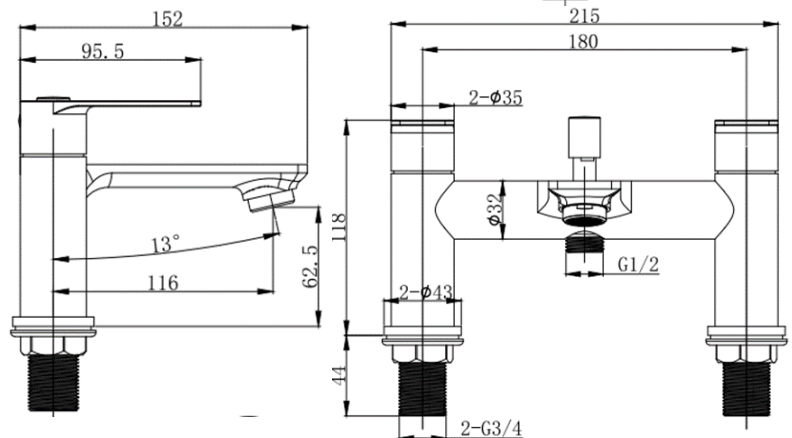

Operating Water Pressure

LOW PRESSURE
0.2 - 0.5 bar

COMBI BOILER

HIGH PRESSURE
1.2 - 1.5+ bar

The information contained on this page was correct at the date of issue. Fitting dimensions are provided as a guide only. Some variation may occur due to manufacturing tolerances. We pursue a policy of continuing improvement in design and performance of our products and so reserve the right to change specifications without prior notice

NO	DESCRIPTION	QTY
1	Handset	1
2	Handset Holder	1
3	Hose	1
4	Fitting Nut	2
5	Washer	2
6	BSP Tail	2
7	O-Ring	2
8	O-Ring	2
9	Base Plate	2
11	G3/4 Cold cartridge	1
12	Cartridge Nut	2
13	Screw	2
14	Handle	2
15	Index cap	2
16	Diverter Handle	1
17	Screw	2
18	Diverter connector	1
19	O-Ring	1
20	Spring	1
21	O-Ring	2
22	Diverter lever	1
23	Brass Body	1
24	O-Ring	1
25	Hose Connector	1
26	Aerator	1
27	Aerator Cover	1
28	G3/4 Hot cartridge	1
29	disc	1