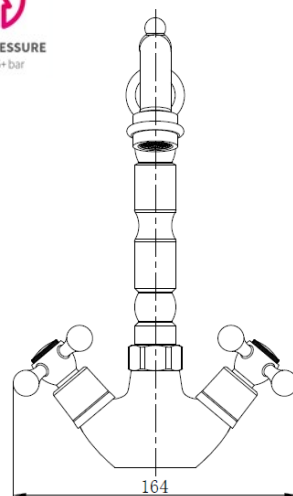

Water pressure