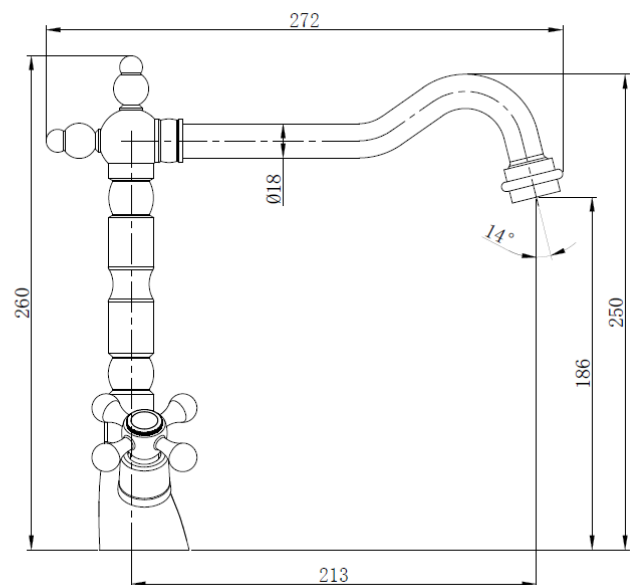

### TRAFALGER MONOBLOC SINK MIXER KTT/293/C

<b>Construction</b>	Brass Body (CuZn40Pb18); Zinc-alloy Handles
<b>Finishes</b>	Chrome plated to BS EN 248
<b>Product Type</b>	Contemporary
<b>Water Pressure Tested Between Standards</b>	Min. 0.2 bar, Max. 6.0 bar Complies with BS5412, BS EN200
<b>Cartridge</b>	1/4 Turn 1/2" Ceramic Disc Valves
<b>Fitting</b>	10mm G1/2" BSP Flexible inlet connection hoses
<b>Aerator Guarantee</b>	Spout aerator 10 years against manufacturing faults (excluding serviceable parts)
<b>Additional Information</b>	360° Swivel Spout

Water pressure

The information contained on this page was correct at the date of issue. Fitting dimensions are provided as a guide only. Some variation may occur due to manufacturing tolerances. We pursue a policy of continuing improvement in design and performance of our products and so reserve the right to change specifications without prior notice