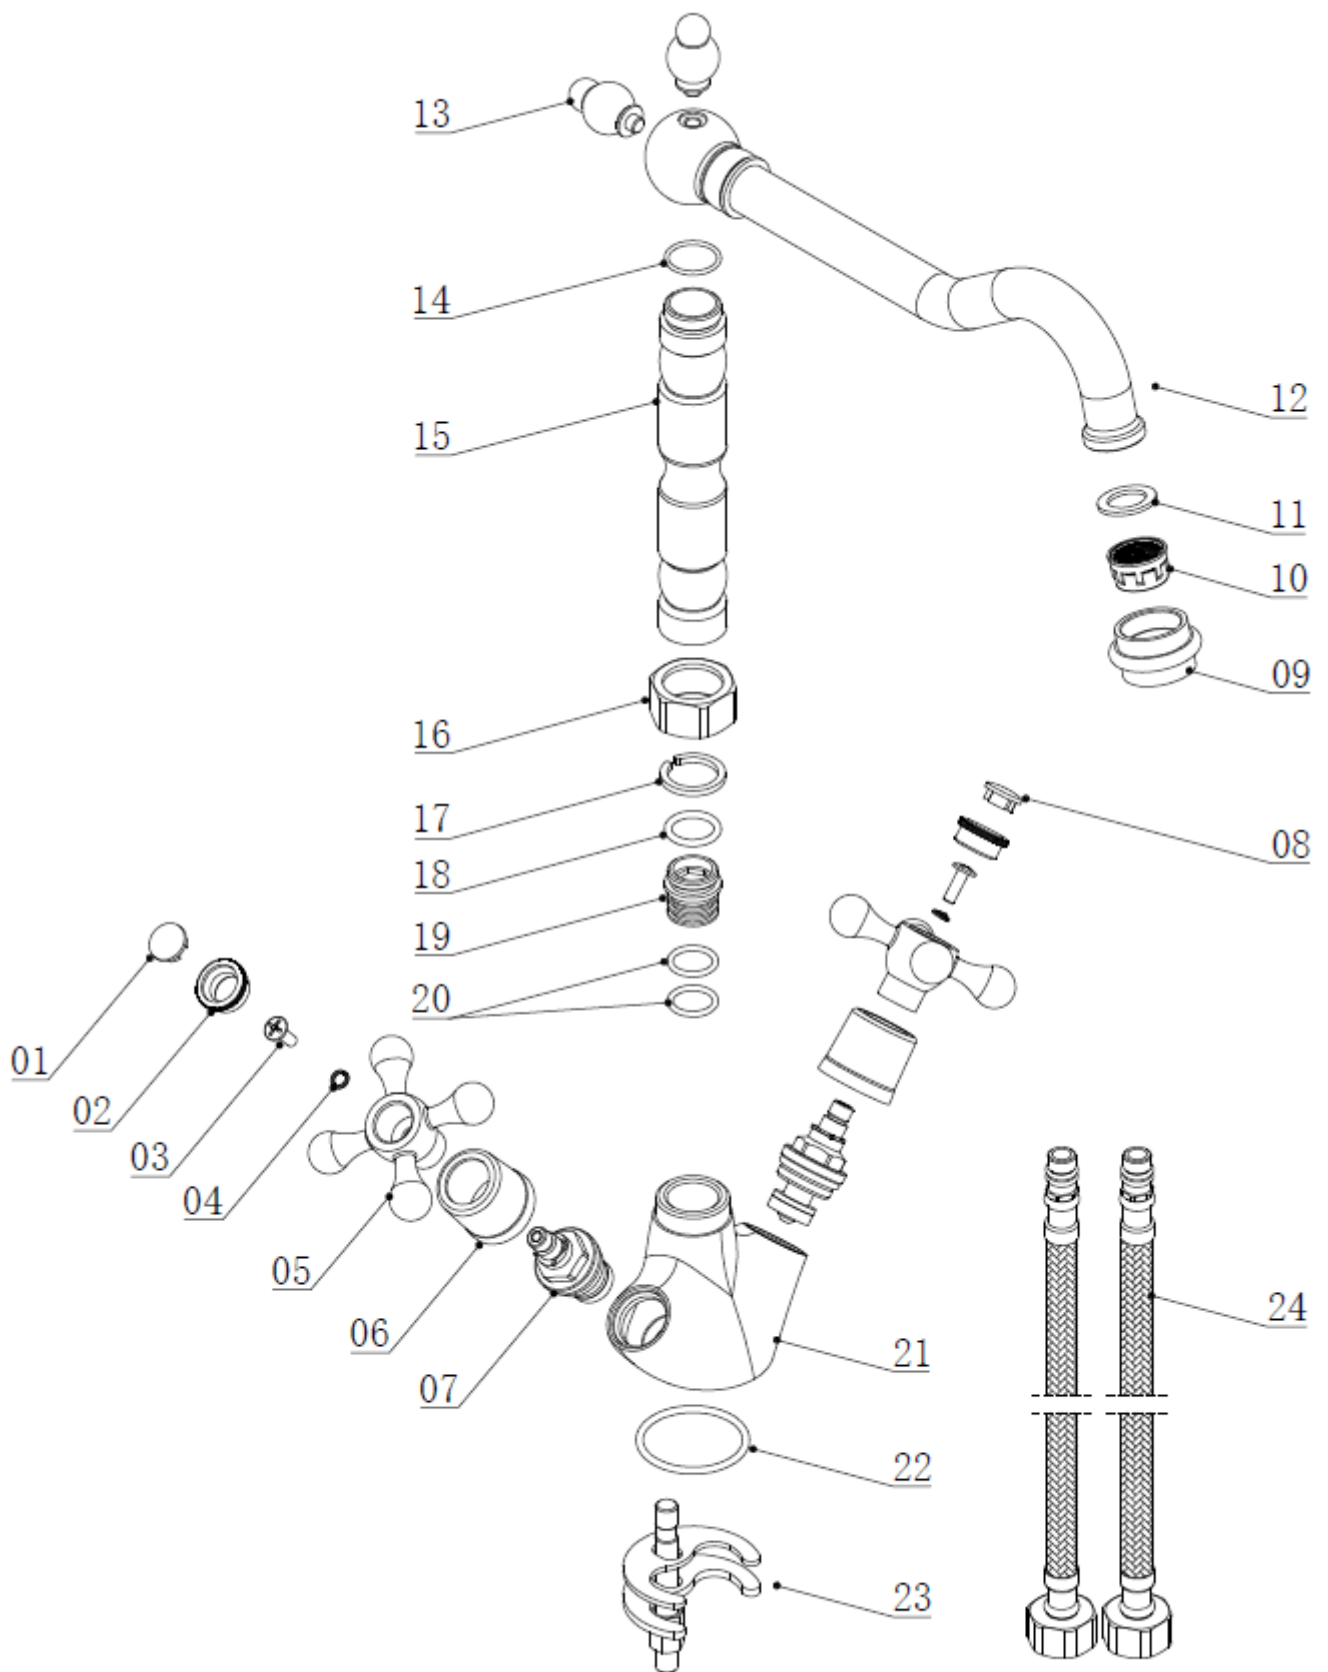

FOR FURTHER ADVICE PLEASE CONTACT :-

SAGITTARIUS LTD UNIT 1 LOWER VICTORIA STREET—CHADDERTON—OLDHAM—OL9 9TU TEL:0616 6202029

EMAIL:TECHNICAL@SAGITTARIUSTAPS.CO.UK