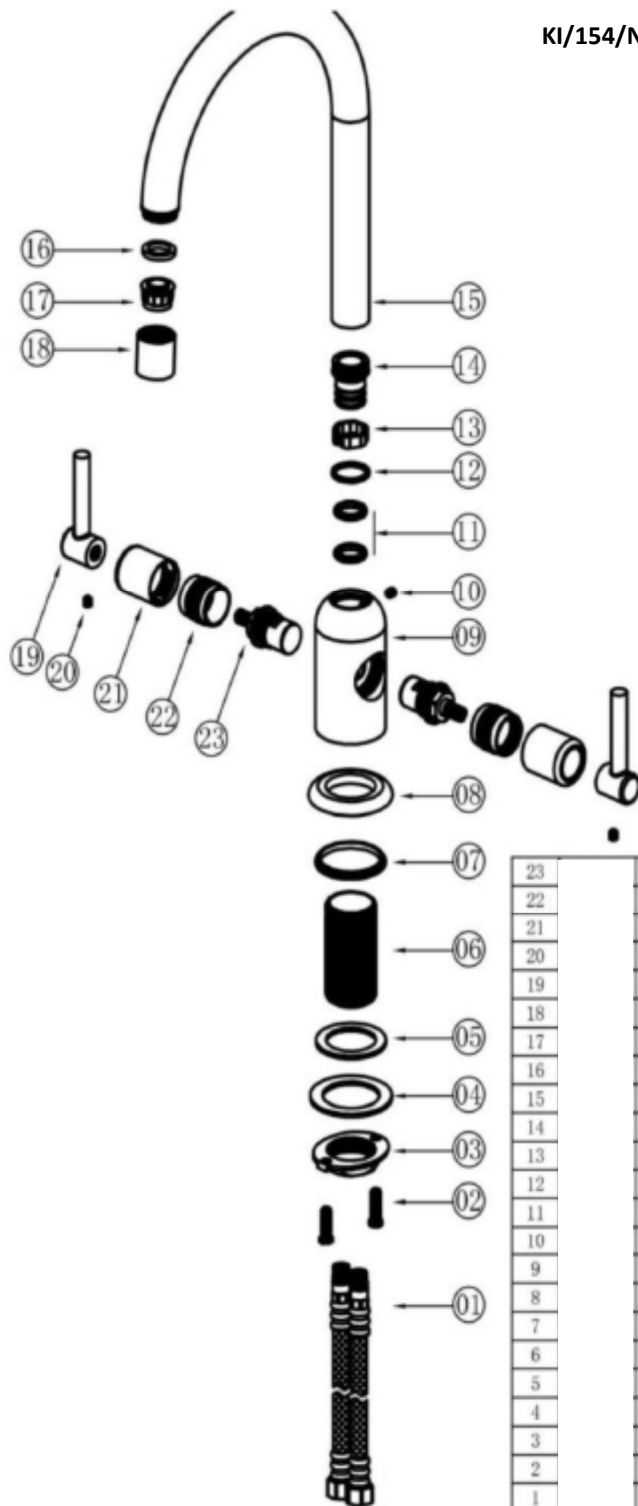

SAGITTARIUS

TAPS & SHOWERING

Construction	Brass Body (CuZn40Pb18)
Finishes	Chrome plated to BS EN 248
Product Type	Contemporary
Water Pressure	Min. 0.2 bar, Max. 6.0 bar
Plumbing Systems	Suitable for all plumbing systems
Standards	Complies with BS5412, BS EN200
Certification	Manufactured to comply with WRAS
Cartridge	1/4 Turn 1/2" Ceramic Disc Valves
Aerator	Adjustable Air Aerator
Fitting	M10 x 500mm flexible connection pipes
Packaging	52 x 42 x 26cm
Guarantee	10 years against manufacturing faults (excluding serviceable parts).

**KINETIC MONOBLOC SINK
MIXER BRUSHED NICKEL
KI/154/N**

Flow Rates (Litres per minute)

System Pressure	0.1 Bar	0.2 Bar	0.3 Bar	0.5 Bar	1.0 Bar	1.5 Bar	2.0 Bar	3.0 Bar	4.0 Bar	5.0 Bar
KI/154/N	-	4.0	-	6.8	9.5	-	14.0	17.0	-	-

The information contained on this page was correct at the date of issue. Fitting dimensions are provided as a guide only. Some variation may occur due to manufacturing tolerances. We pursue a policy of continuing improvement in design and performance of our products and so reserve the right to change specifications without prior notice

FOR FURTHER ADVICE PLEASE CONTACT :-
SAGITTARIUS LTD UNIT 1 LOWER VICTORIA STREET—CHADDERTON—OLDHAM—OL9 9TU TEL:0616 6202029
EMAIL:TECHNICAL@SAGITTARIUSTAPS.CO.UK

KI/154/N EXPLOADED PARTS

23		Cartridge	2
22		Cartridge cover	2
21		Shroud	2
20		Screw	2
19		Handle	2
18		Holder	1
17		Anti-splash	1
16		O-ring	1
15		Spout	1
14		Connector	1
13		Anti-rotation washer	1
12		washer	1
11		O-ring	2
10		Screw	1
9		Body	1
8		Base ring	1
7		Rubber seal	1
6		Tail	1
5		O ring	1
4		Washer	1
3		Backnut	1
2		Screw	2
1		Flexi tails	2
No	Code	Name	Qty