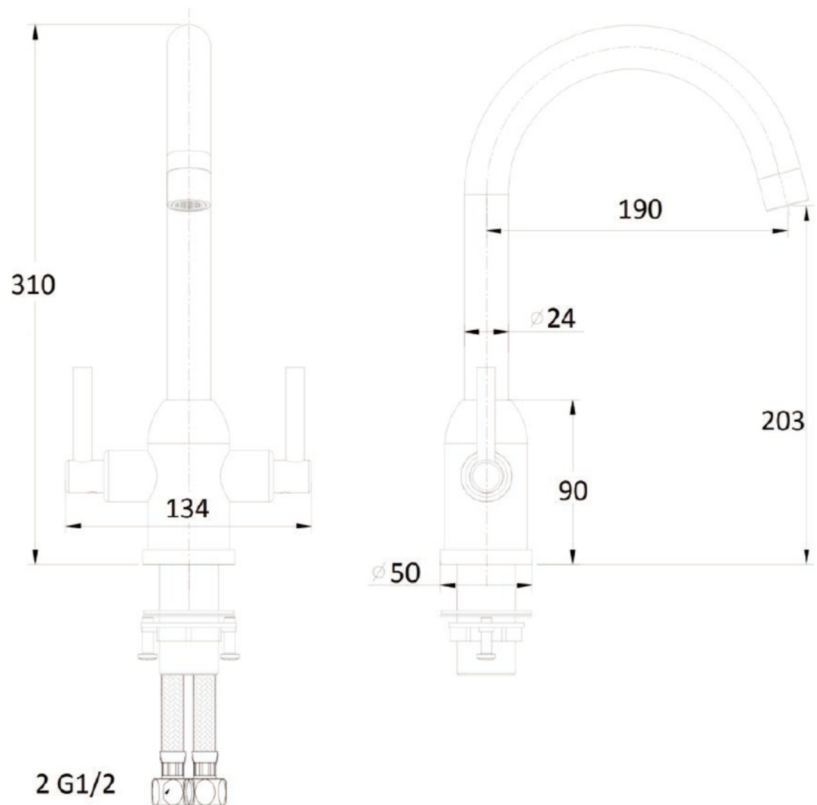

SAGITTARIUS

TAPS & SHOWERING

Construction	Brass Body (CuZn40Pb18)
Finishes	Chrome plated to BS EN 248
Product Type	Contemporary
Water Pressure	Min. 0.2 bar, Max. 6.0 bar
Plumbing Systems	Suitable for all plumbing systems
Standards	Complies with BS5412, BS EN200
Certification	Manufactured to comply with WRAS
Cartridge	1/4 Turn 1/2" Ceramic Disc Valves
Aerator	Adjustable Air Aerator
Fitting	M10 x 500mm flexible connection pipes
Packaging	52 x 42 x 26cm
Guarantee	10 years against manufacturing faults (excluding serviceable parts).

**KINETIC MONOBLOC SINK
MIXER BRUSHED NICKEL
KI/154/N**

Flow Rates (Litres per minute)

System Pressure	0.1 Bar	0.2 Bar	0.3 Bar	0.5 Bar	1.0 Bar	1.5 Bar	2.0 Bar	3.0 Bar	4.0 Bar	5.0 Bar
KI/154/N	-	4.0	-	6.8	9.5	-	14.0	17.0	-	-